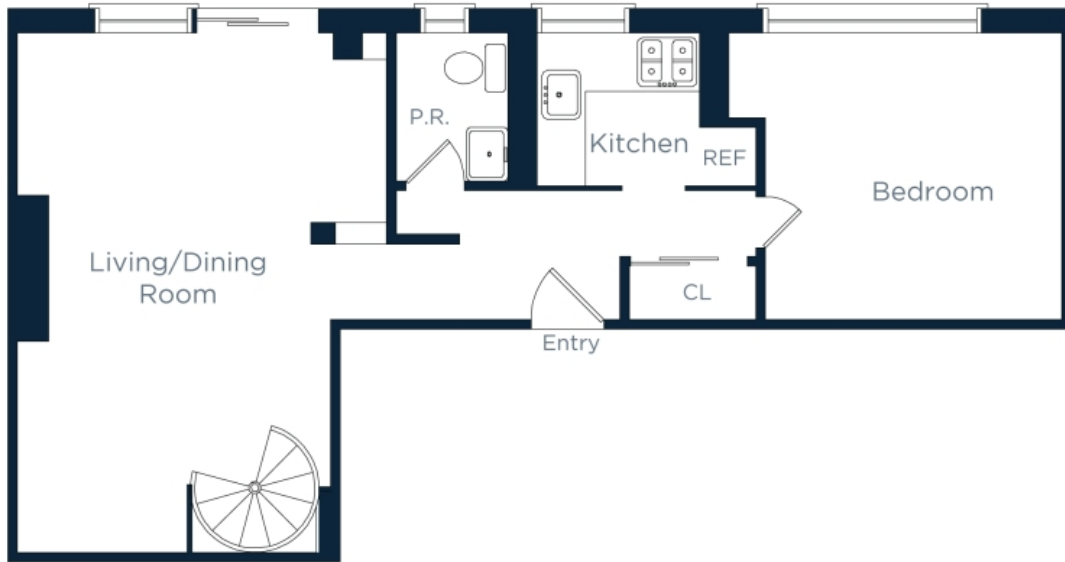

A R R A Y
— RENTALS —
A HOME FOR EVERYONE

344 E 63RD ST

UNIT 16E

3 BED / 2 BATH

ARRAYRENTALS.COM