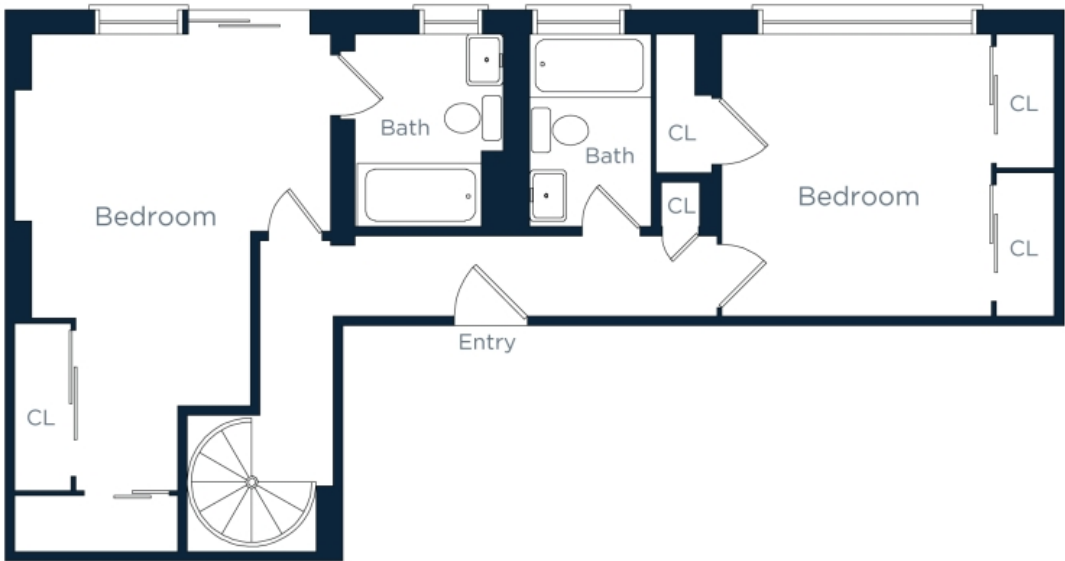

A R R A Y
— RENTALS —
A HOME FOR EVERYONE

344 E 63RD ST

UNIT 16E

3 BED / 2 BATH

ARRAYRENTALS.COM