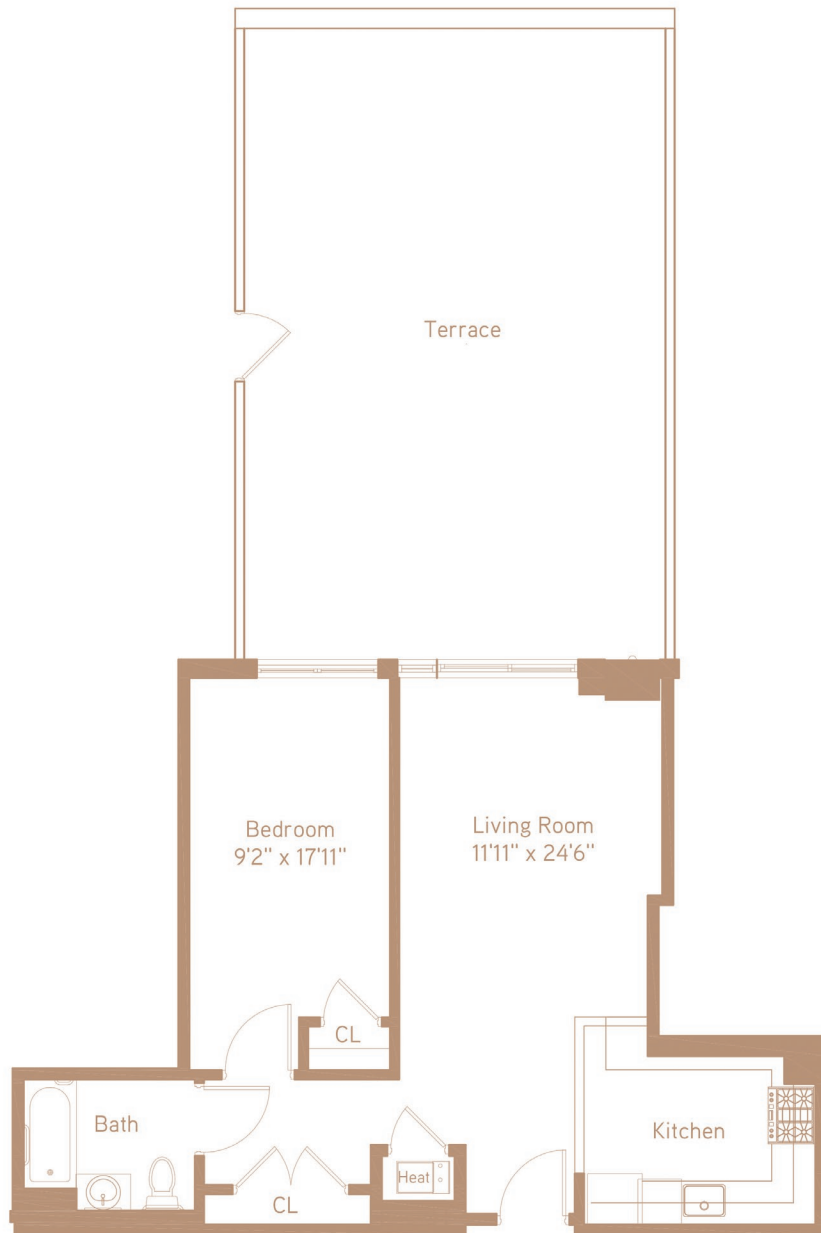

456 GRAND

RESIDENCE 2J • 1 Bedroom | 1 Bathroom • 675 SF

718.963.7027 • 456GRAND.COM