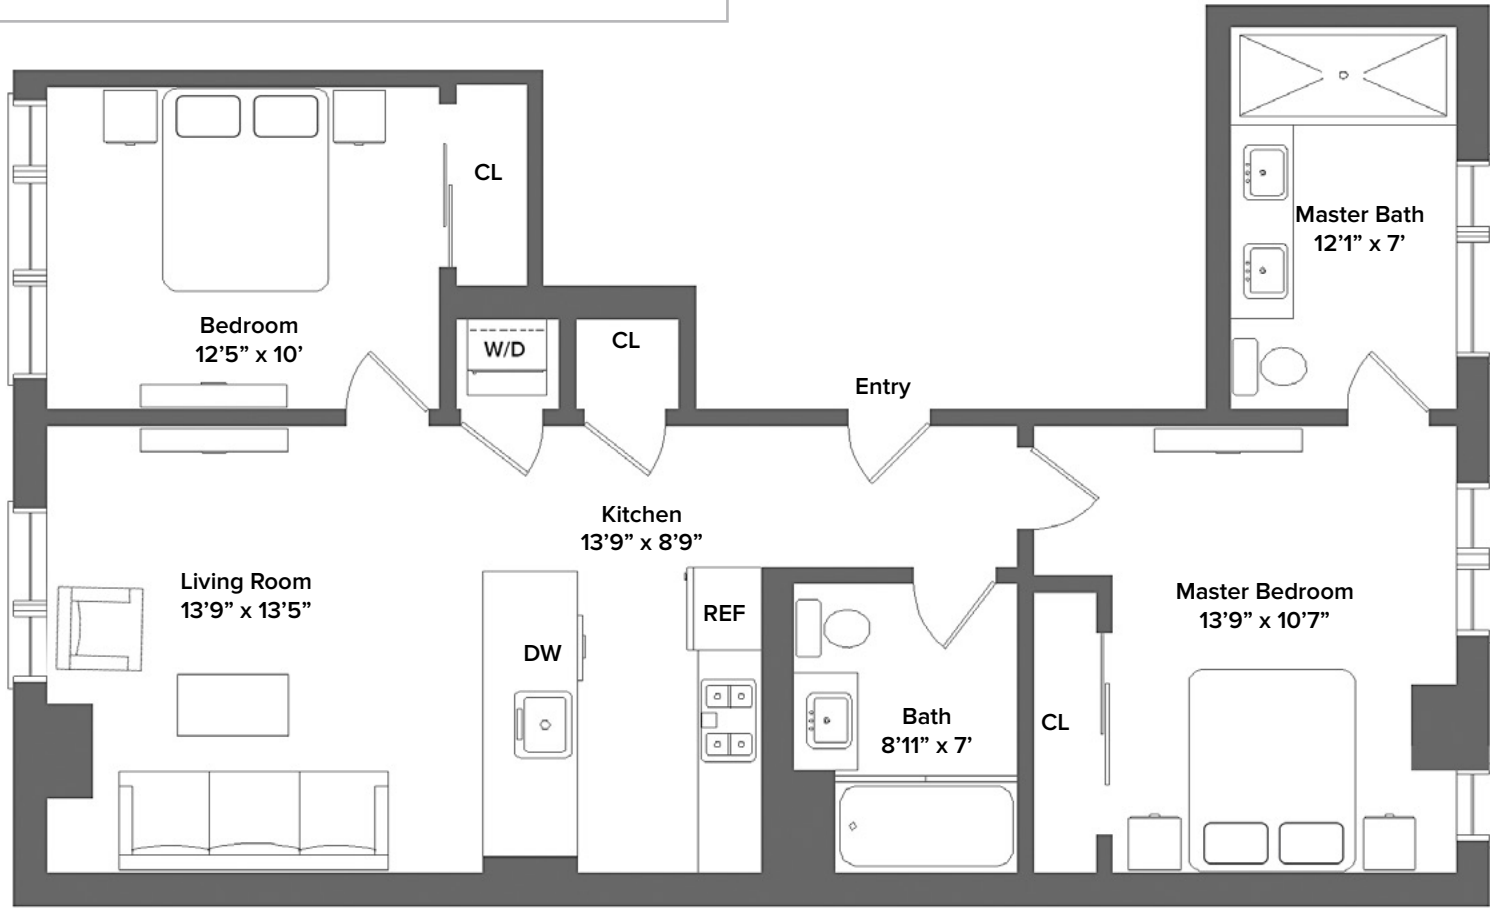

# THE 1ST IN MODERN LUXURY

UNIT: 2 C  
BEDS: 2  
BATHS: 2

SQ FT: 1,002 - 1,014

The complete offering terms are in an offering plan available from Sponsor. File No. CD15-0025.  
All dimensions are approximate and subject to normal variances and tolerances.