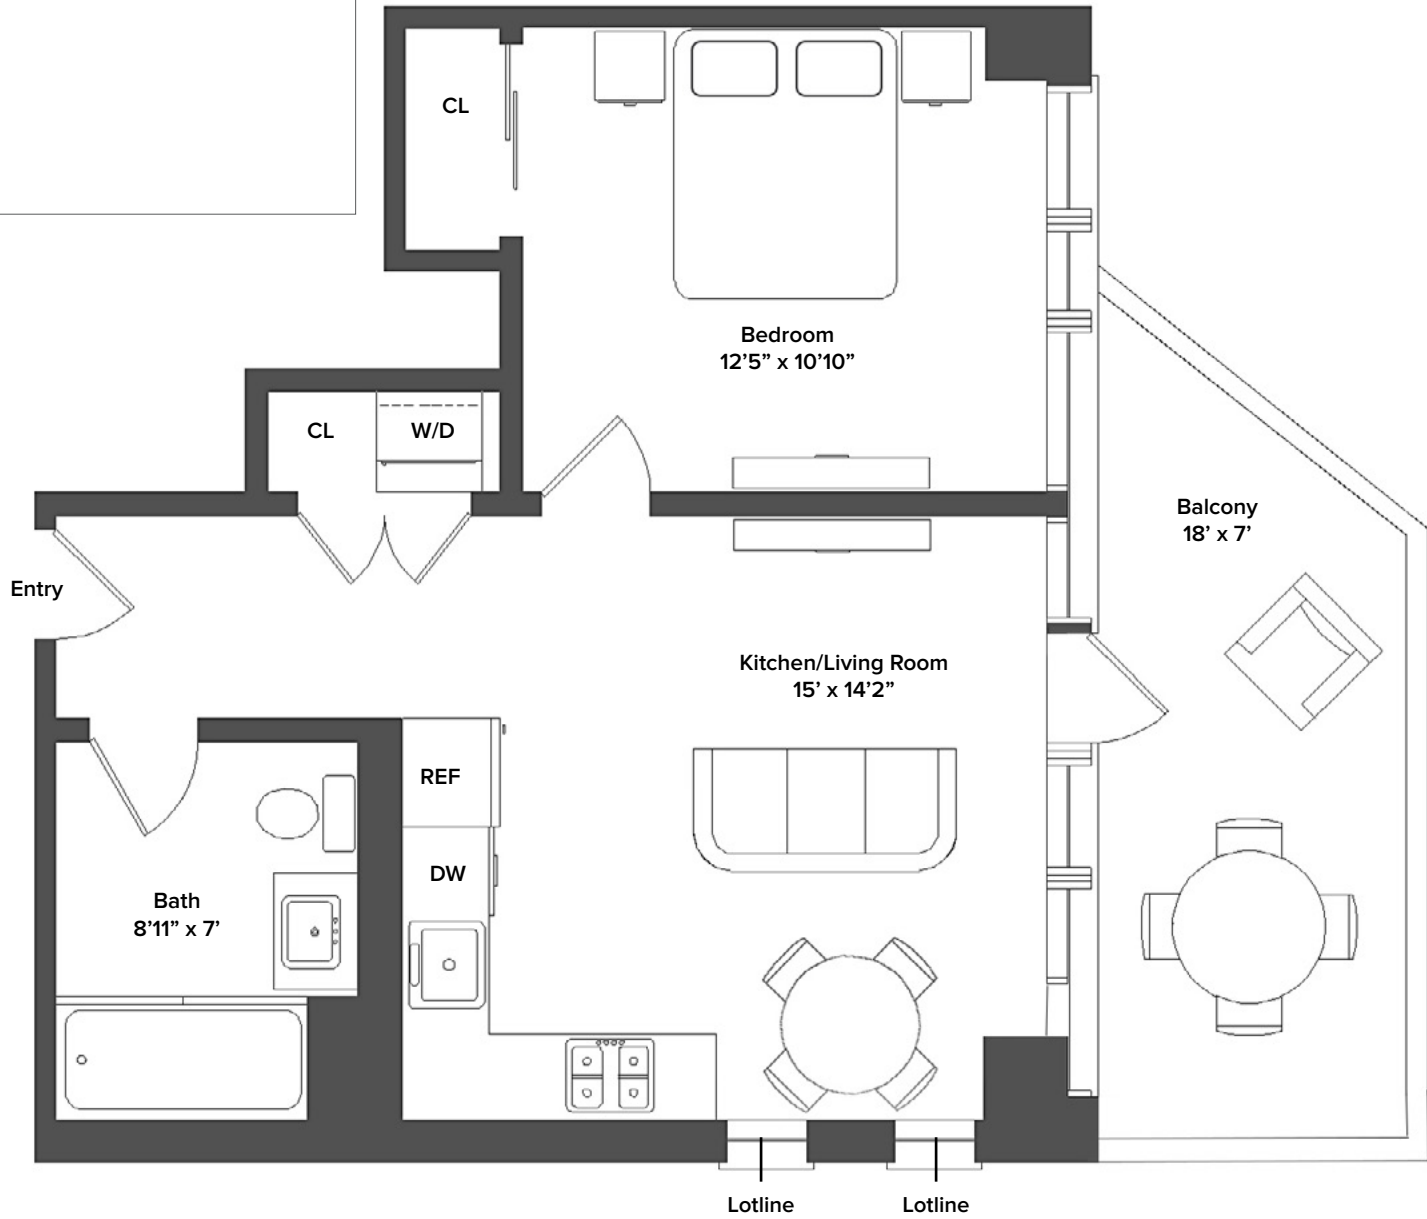

# THE 1ST IN MODERN LUXURY

UNIT: 6, 8 A  
BEDS: 1  
BATHS: 1  
  
SQ FT: 576  
EXTERIOR SQ FT: 122

The complete offering terms are in an offering plan available from Sponsor. File No. CD15-0025.  
All dimensions are approximate and subject to normal variances and tolerances.