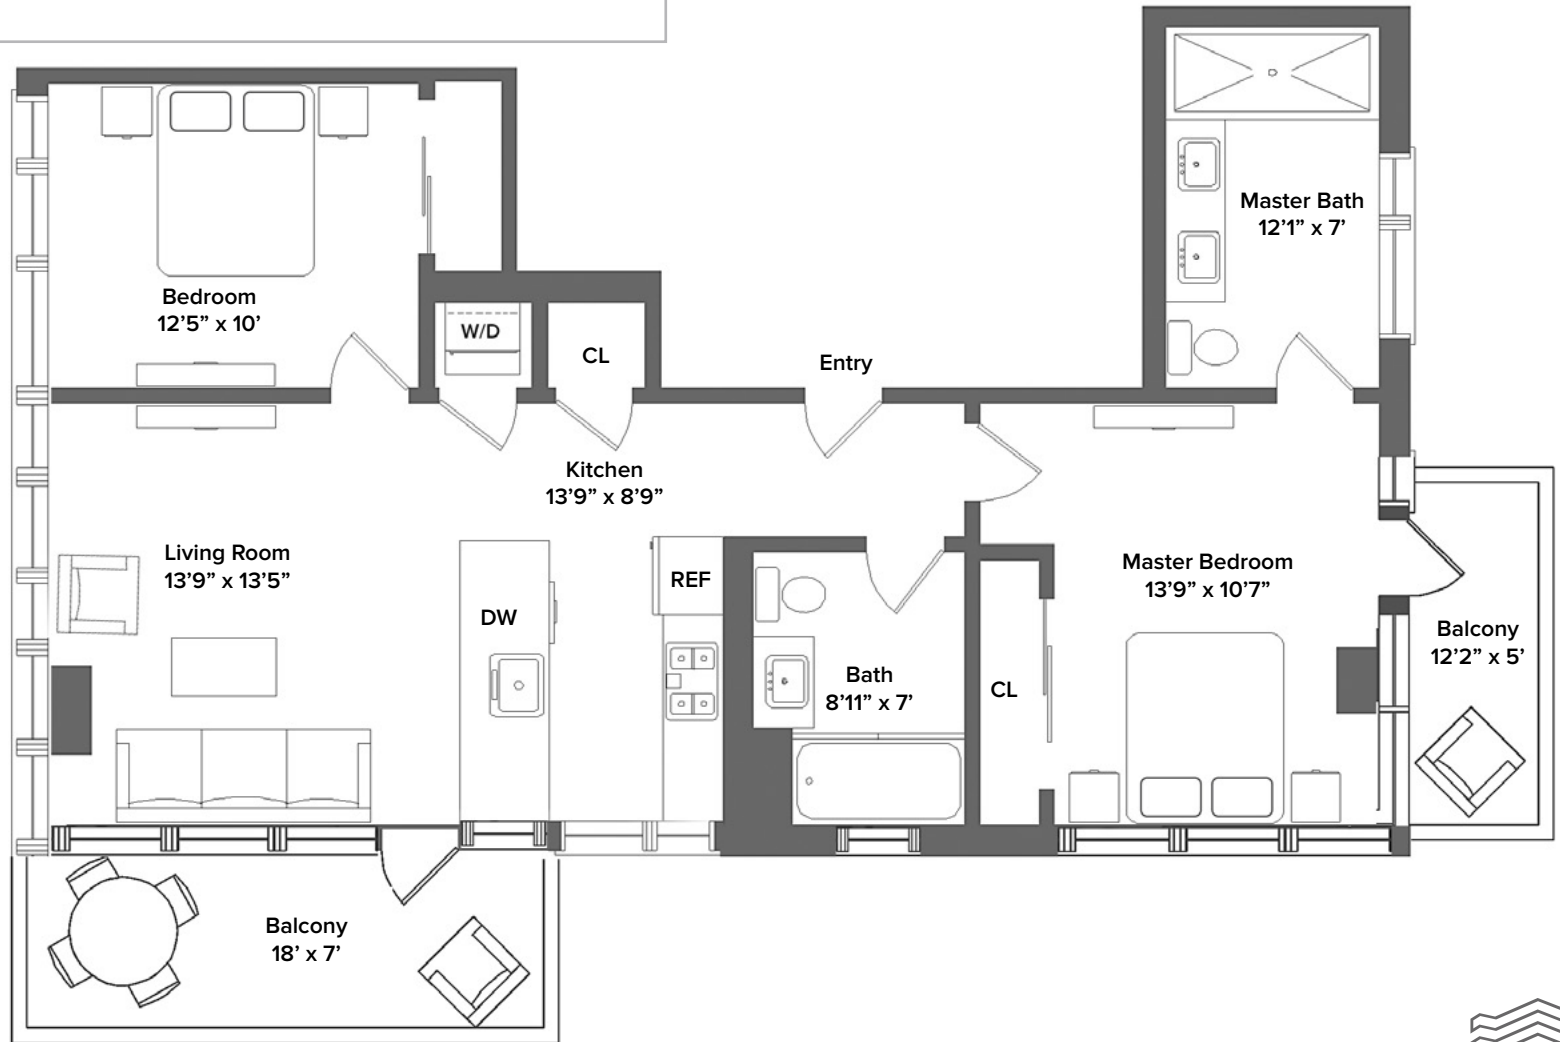

THE 1ST IN MODERN LUXURY

UNIT: 7 C
BEDS: 2
BATHS: 2

SQ FT: 1,014
EXTERIOR SQ FT: 186

The complete offering terms are in an offering plan available from Sponsor. File No. CD15-0025.
All dimensions are approximate and subject to normal variances and tolerances.