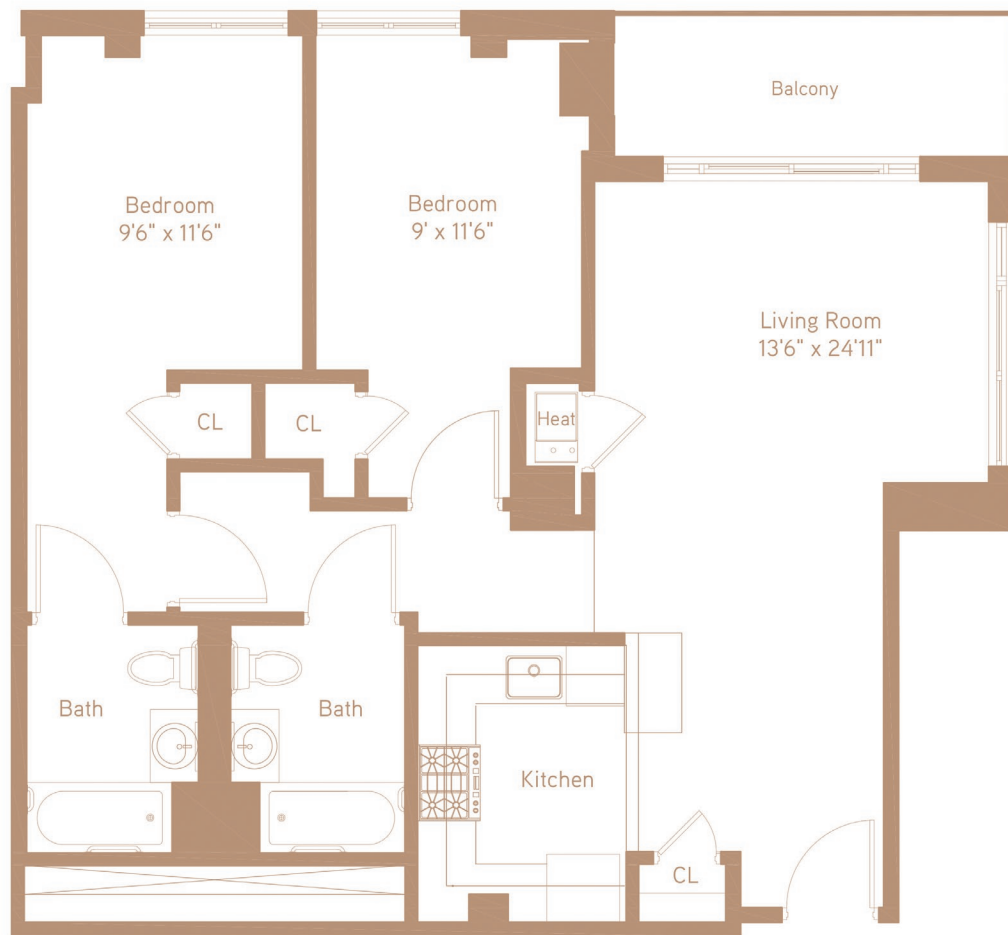

456 GRAND

RESIDENCES 3D-5D • 2 Bedrooms | 2 Bathrooms • 955 SF

718.963.7027 • 456GRAND.COM