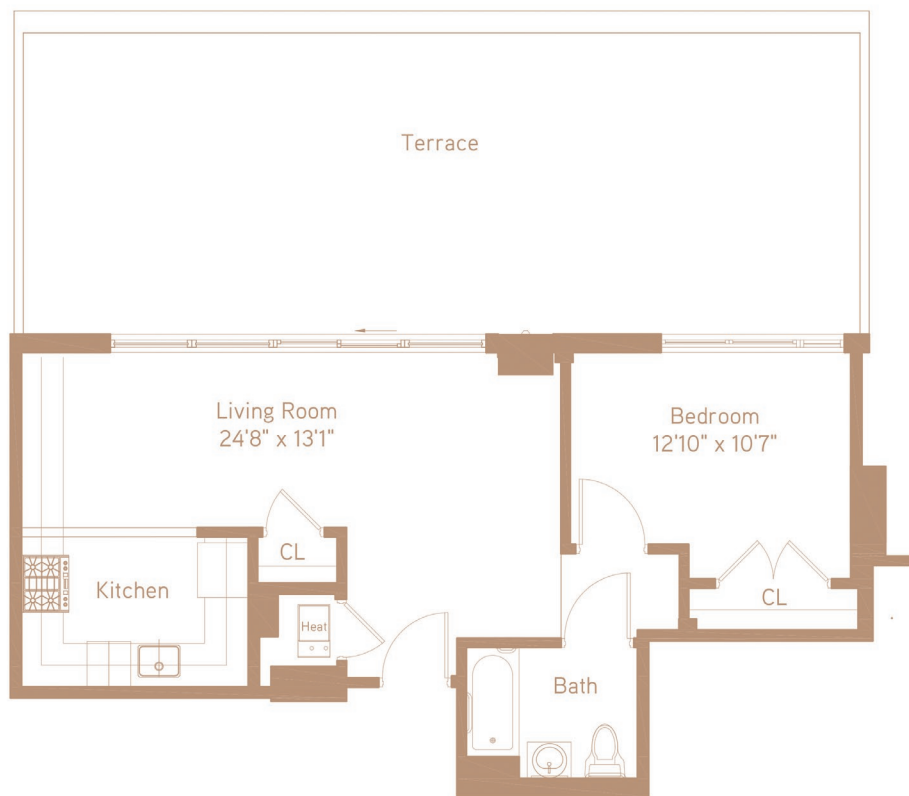

456 GRAND

RESIDENCE 6D • 1 Bedroom | 1 Bathroom • 647 SF

718.963.7027 • 456GRAND.COM