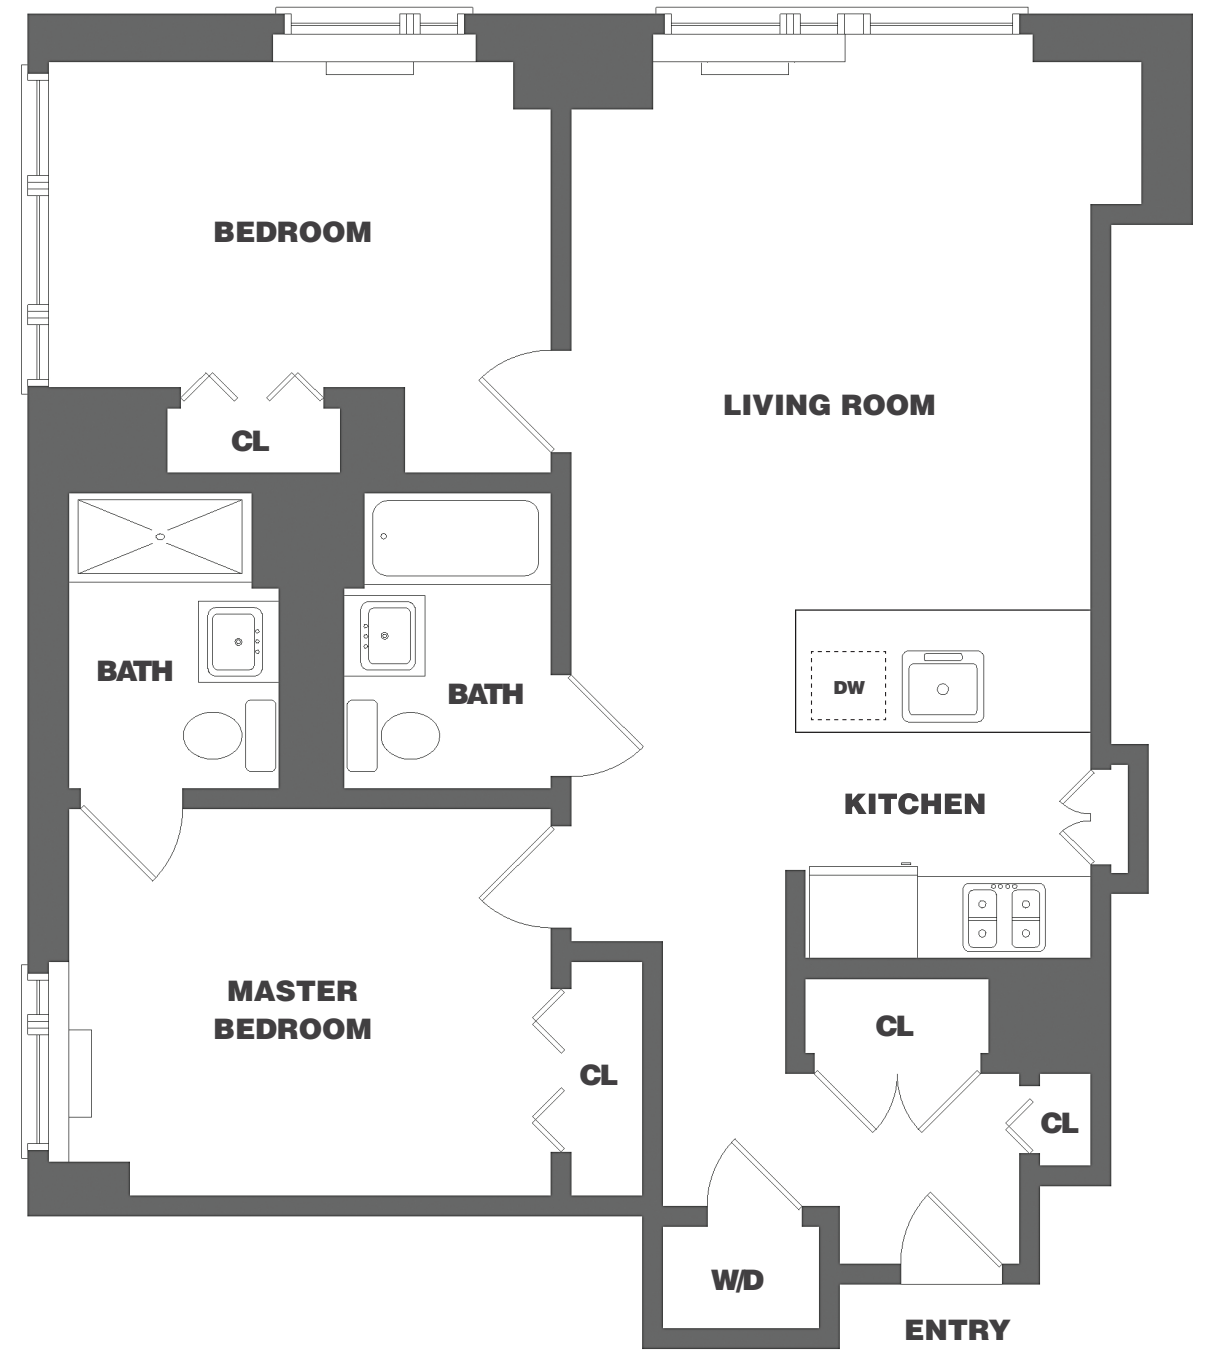

RESIDENCE D FLOORS 7-38

2 BED
2 BATH

NOTES:

14
ONE
NORTH
FOURTH