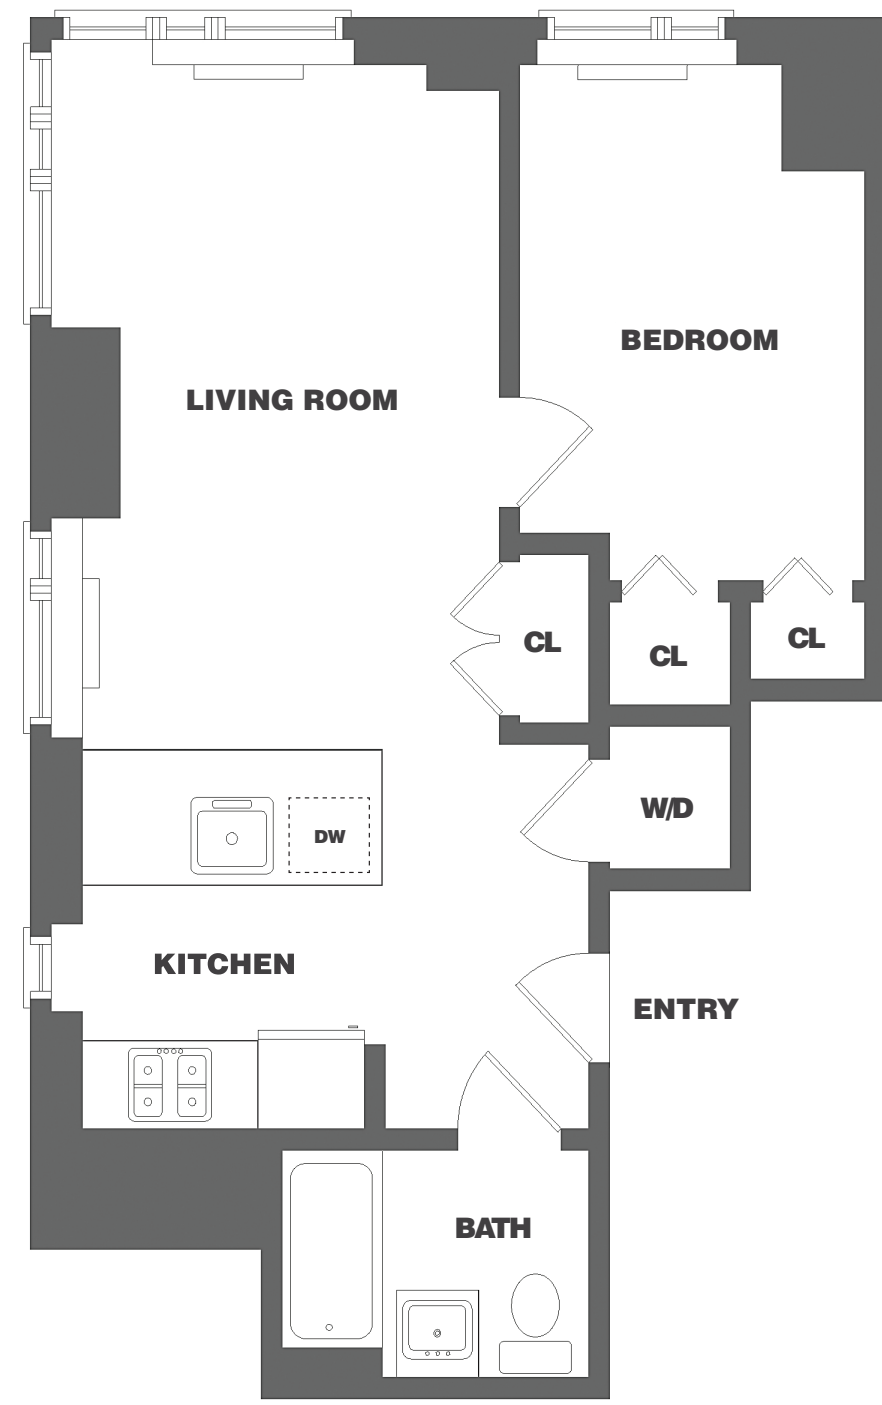

RESIDENCE C FLOORS 6-38

1 BED
1 BATH

NOTES:

1N
14
ONE
NORTH
FOURTH