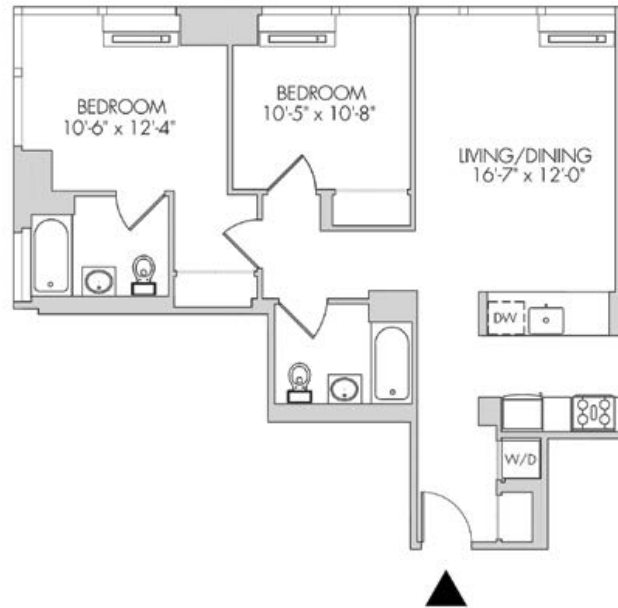

507

WEST CHELSEA

RESIDENCE 02 FLOORS 5-10

2 BED / 2 BATH

---

507 West 28th Street, NY, NY | 507WESTCHELSEA.com