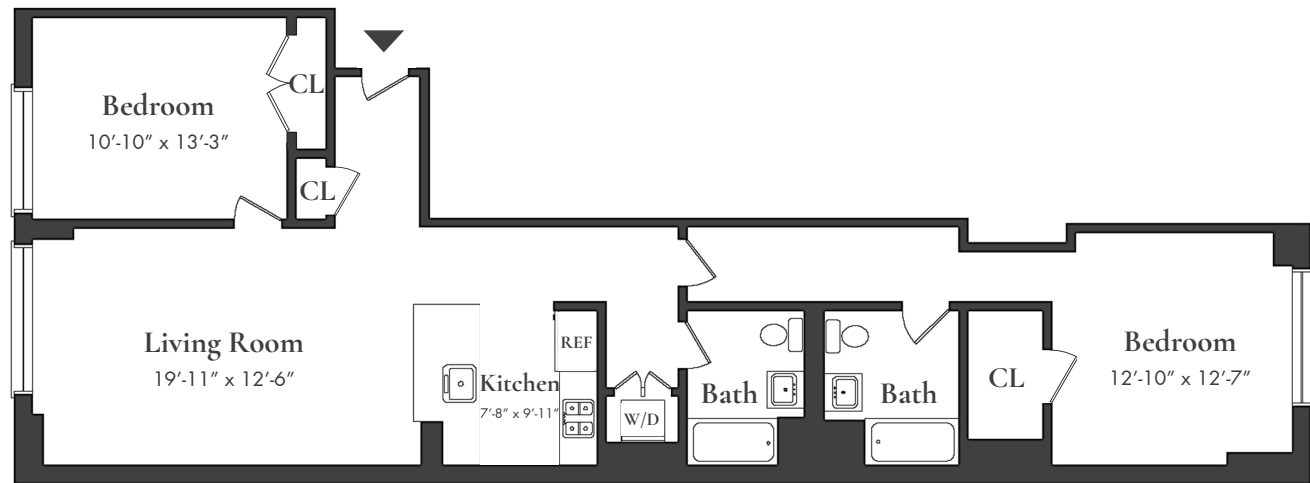

THE
INDEPENDENT
 LIC

APARTMENT 8A-12A

2 BEDROOM
 2 BATH
 1184 SF

APARTMENT 8A-12A