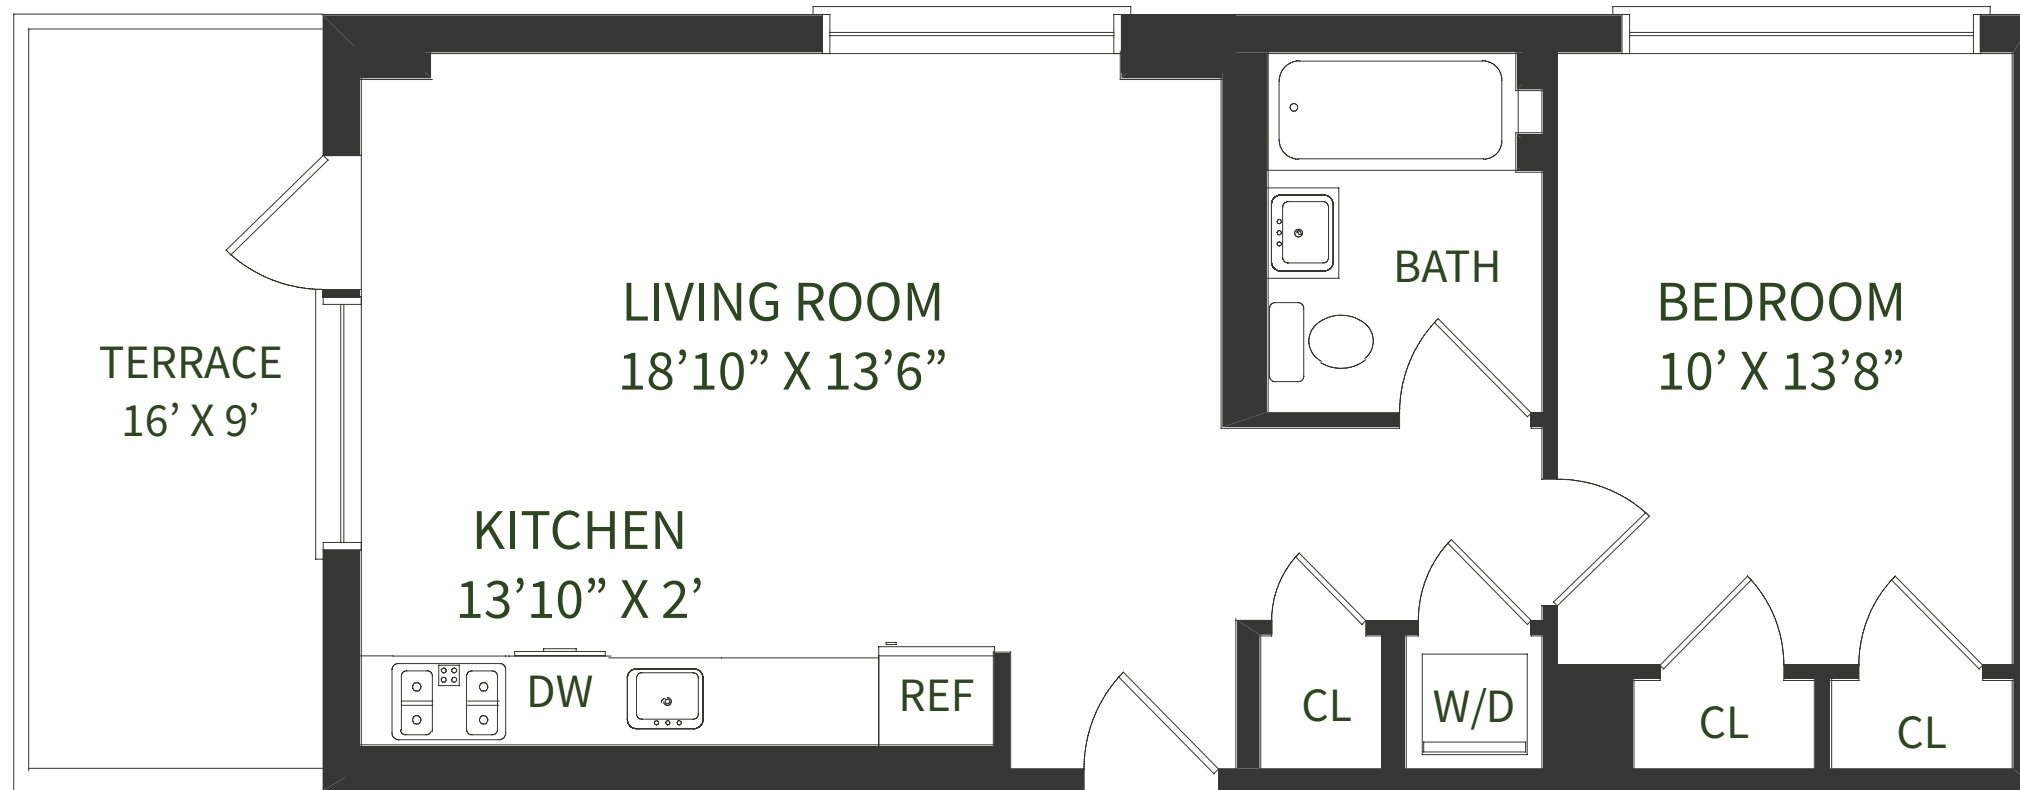

7G

1 BED / 1 BATH • 638.4 SF

C.C. _____ TAX _____

ENTRY 7G