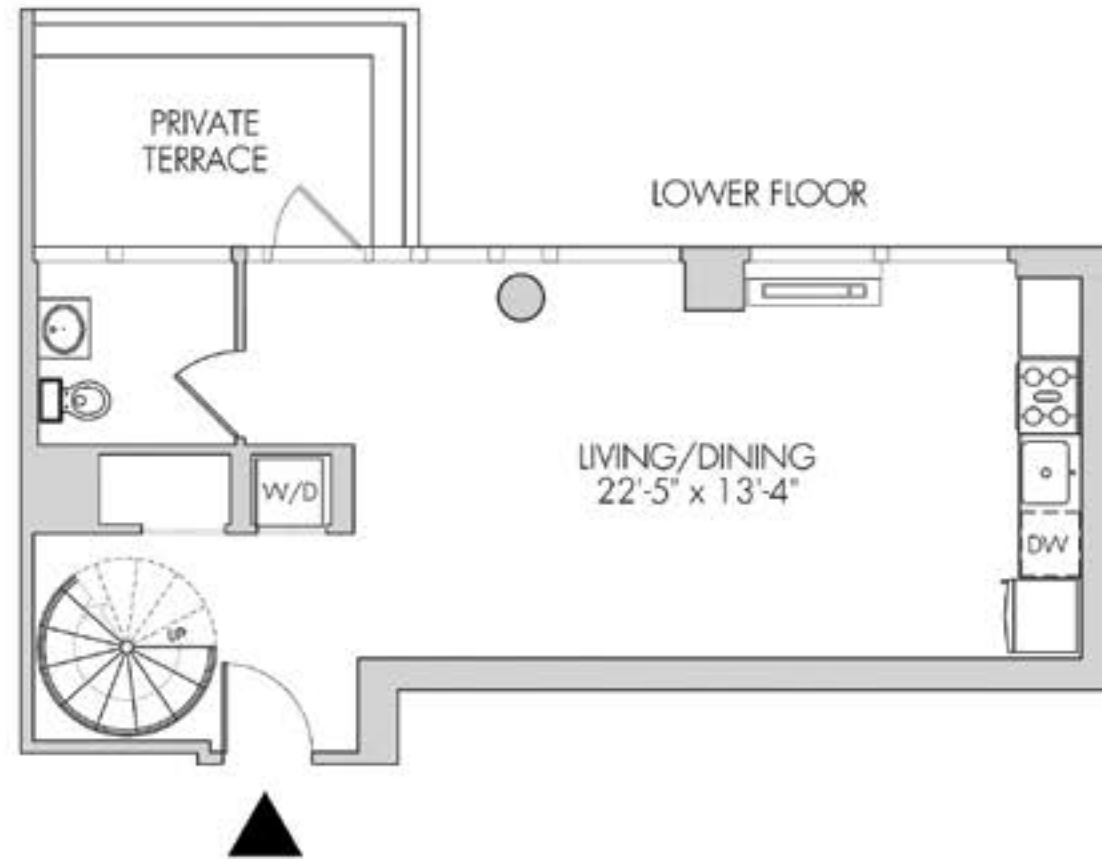

### 2 BED DUPLEX / 1.5 BATH

507 West 28th Street, NY, NY | [507WESTCHELSEA.com](http://507WESTCHELSEA.com)

No representation is made nor is any to be implied as to the accuracy of the information thereof and all information is submitted subject to errors, omissions, or withdrawal without notice. All dimensions are approximate.