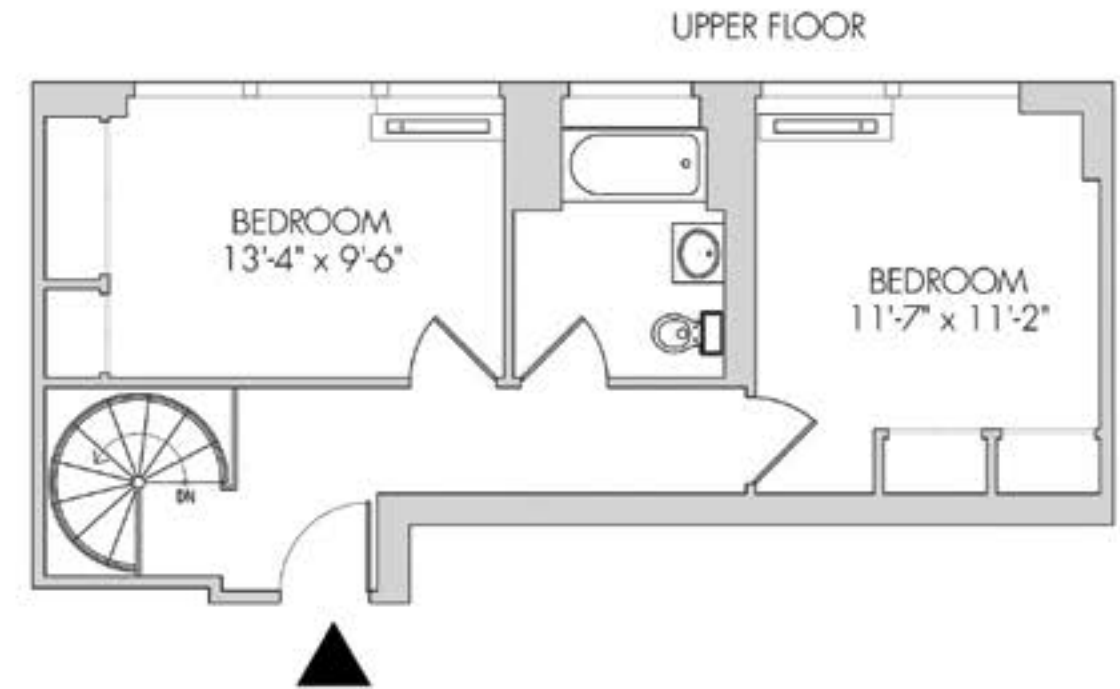

### 2 BED DUPLEX / 1.5 BATH

507 West 28th Street, NY, NY | [507WESTCHELSEA.com](http://507WESTCHELSEA.com)

No representation is made nor is any to be implied as to the accuracy of the information thereof and all information is submitted subject to errors, omissions, or withdrawal without notice. All dimensions are approximate.