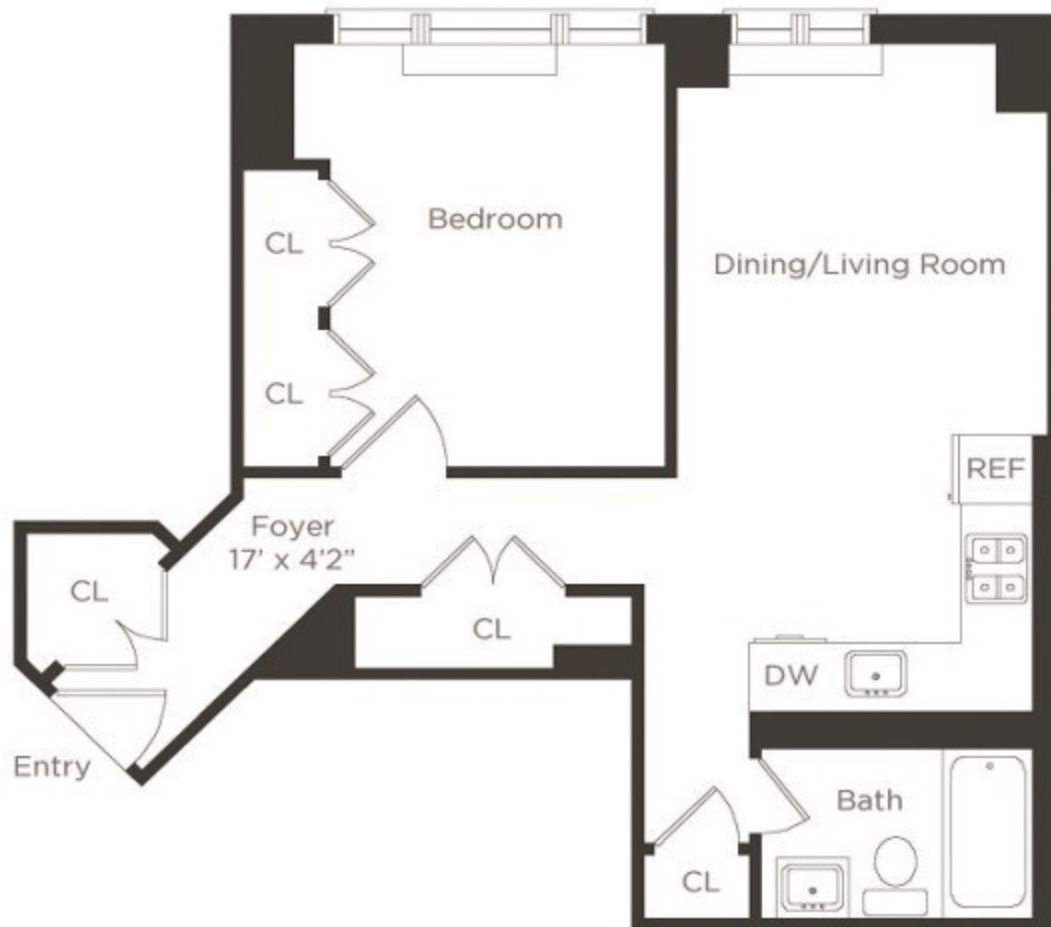

2-15M

1 BED / 1 BATH

THE **grove**
CHELSEA. PERFECT.

NOTES:

THIS ADVERTISEMENT IS NOT AN OFFERING. IT IS A SOLICITATION OF INTEREST IN THE ADVERTISED PROPERTY. NO OFFERING OF THE ADVERTISED UNITS CAN BE MADE AND NO DEPOSITS CAN BE ACCEPTED, OR RESERVATIONS, BINDING OR NON-BINDING, CAN BE MADE UNTIL AN OFFERING PLAN IS FILED WITH THE NEW YORK STATE DEPARTMENT OF LAW.