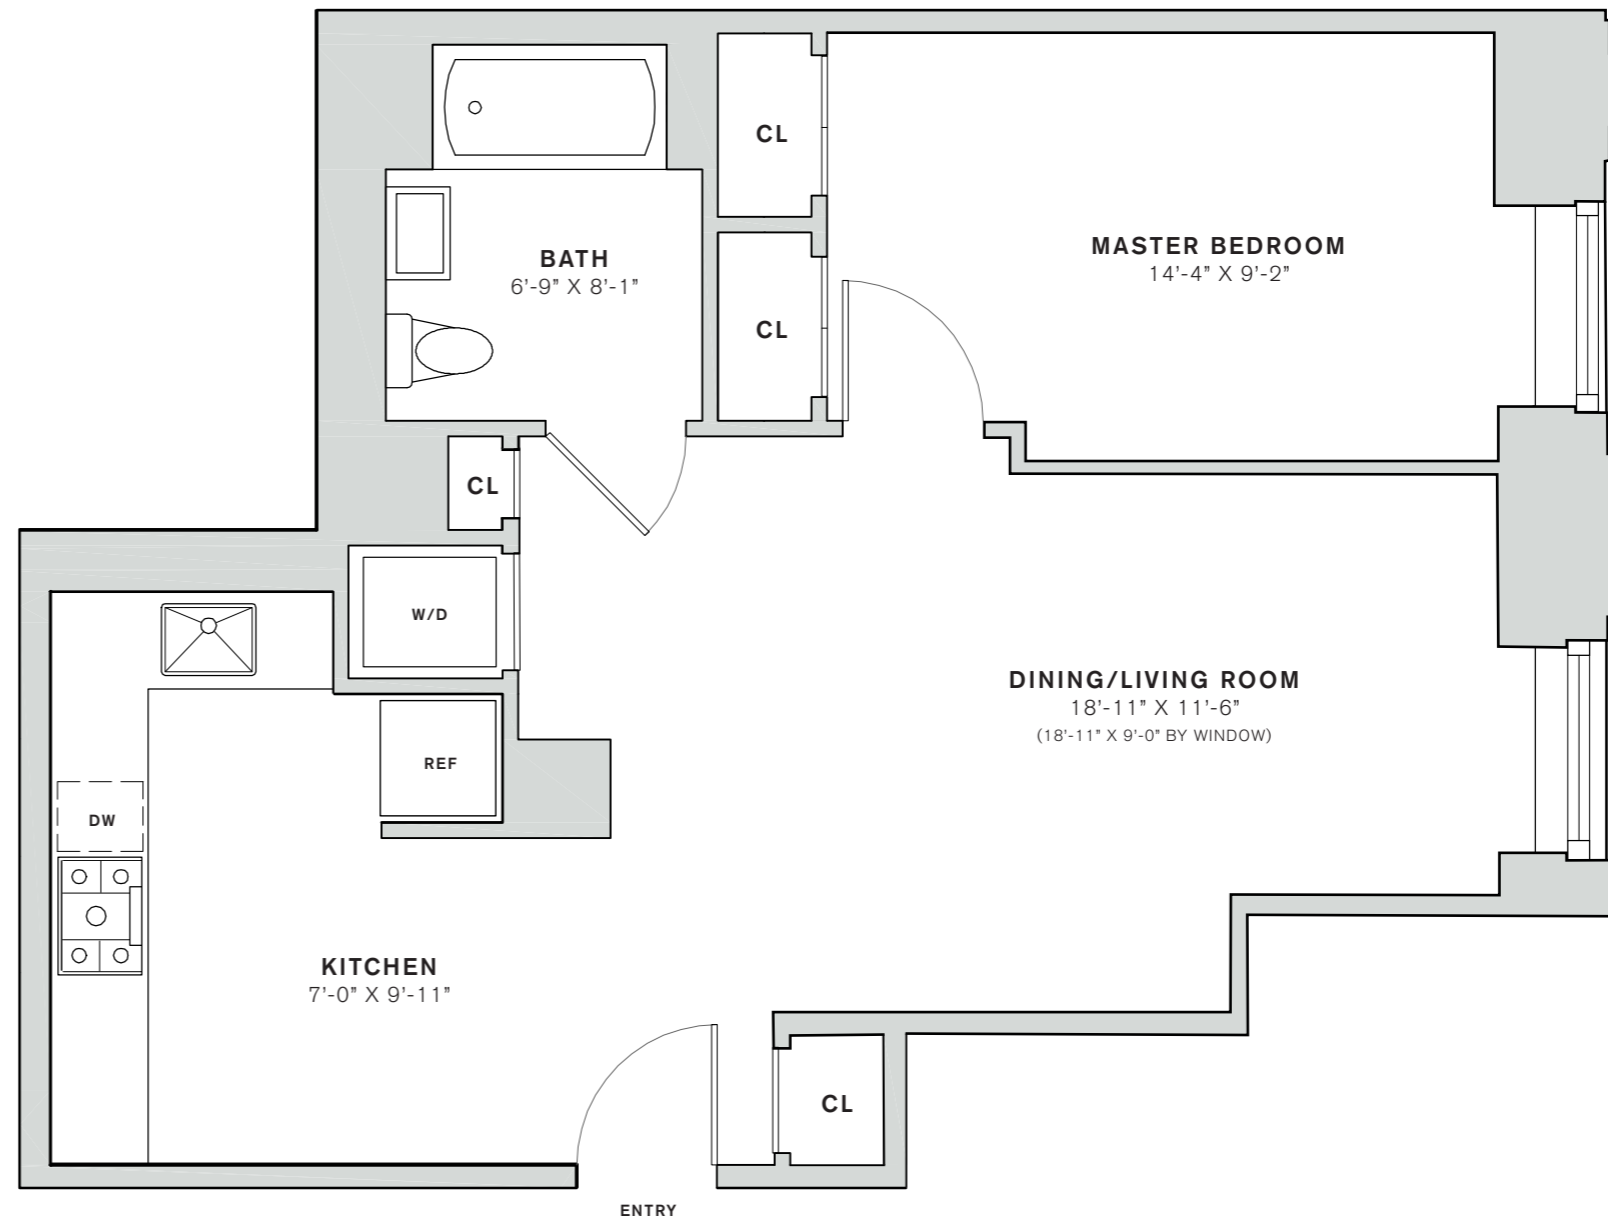

RESIDENCE A

FLOOR 1

1 BEDROOM
1 BATH
700 SQ.FT.

RESIDENCE A

CLERMONT AVENUE

GREENE AVENUE