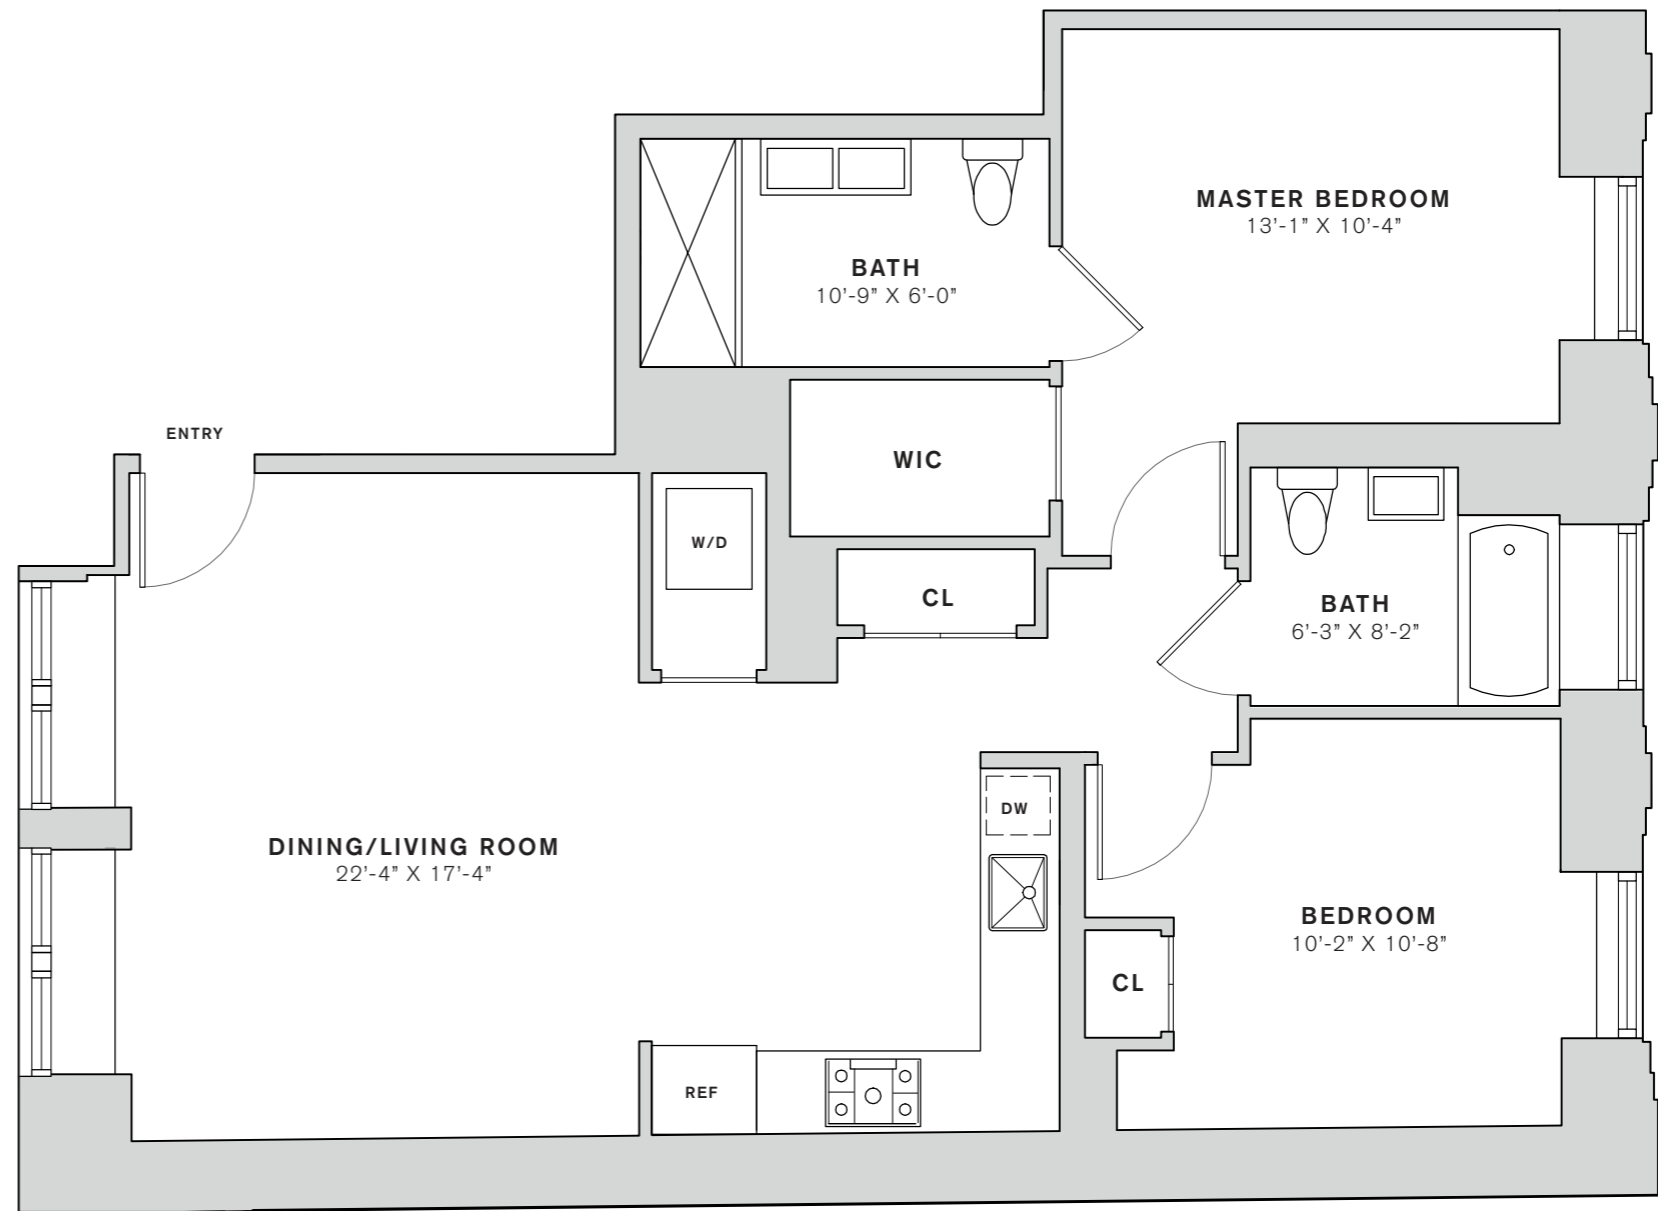

RESIDENCE A

FLOORS 2-4

2 BEDROOM
2 BATH
1,123 SQ.FT.

RESIDENCE A

CLERMONT AVENUE

GREENE AVENUE