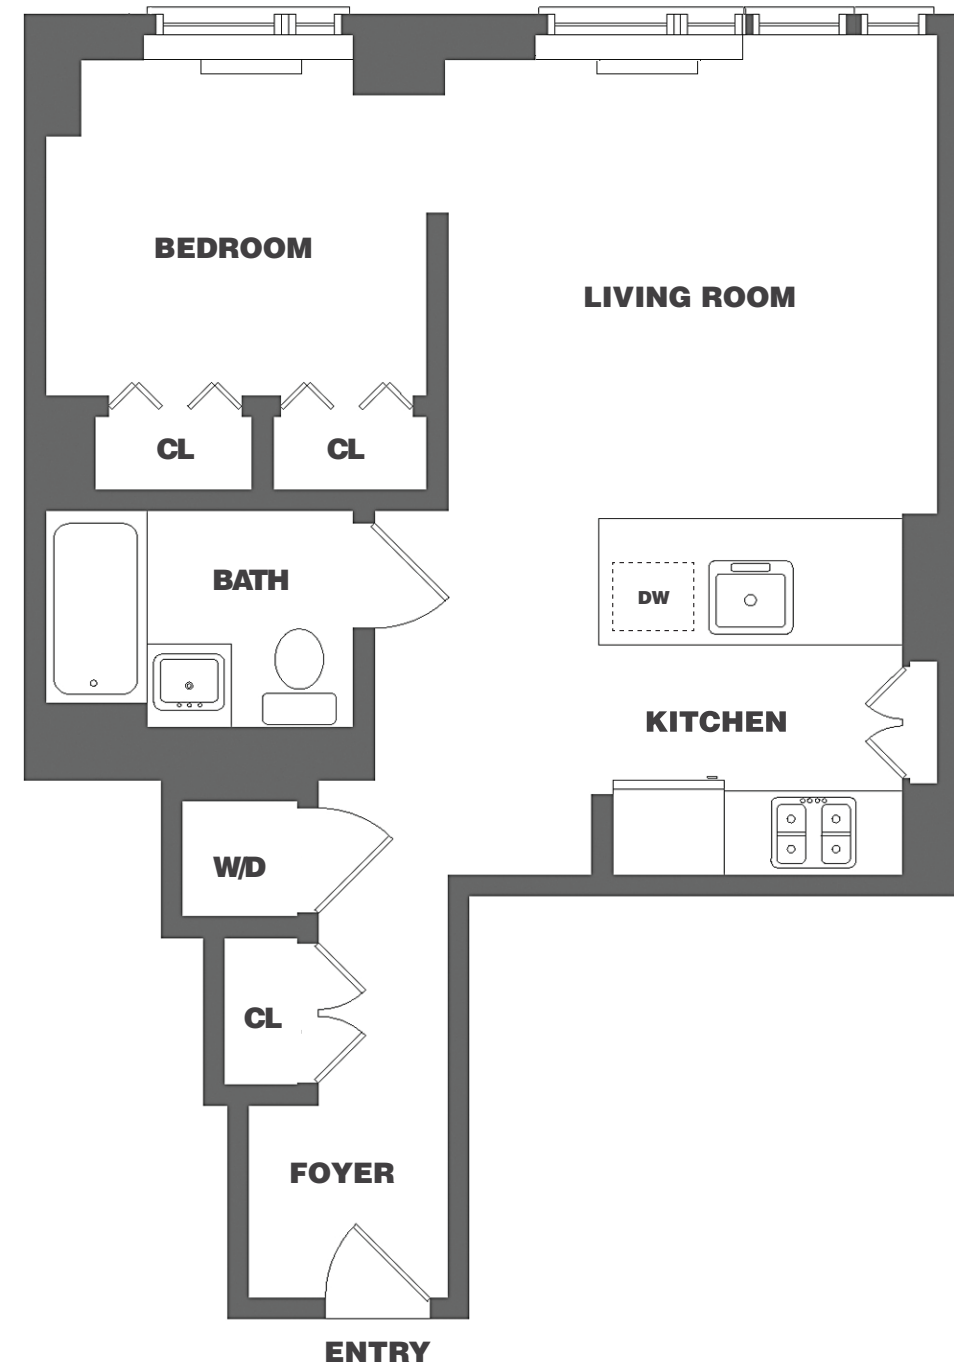

RESIDENCE G FLOORS 6-38

1 BED
1 BATH

NOTES:

1N
14
ONE
NORTH
FOURTH