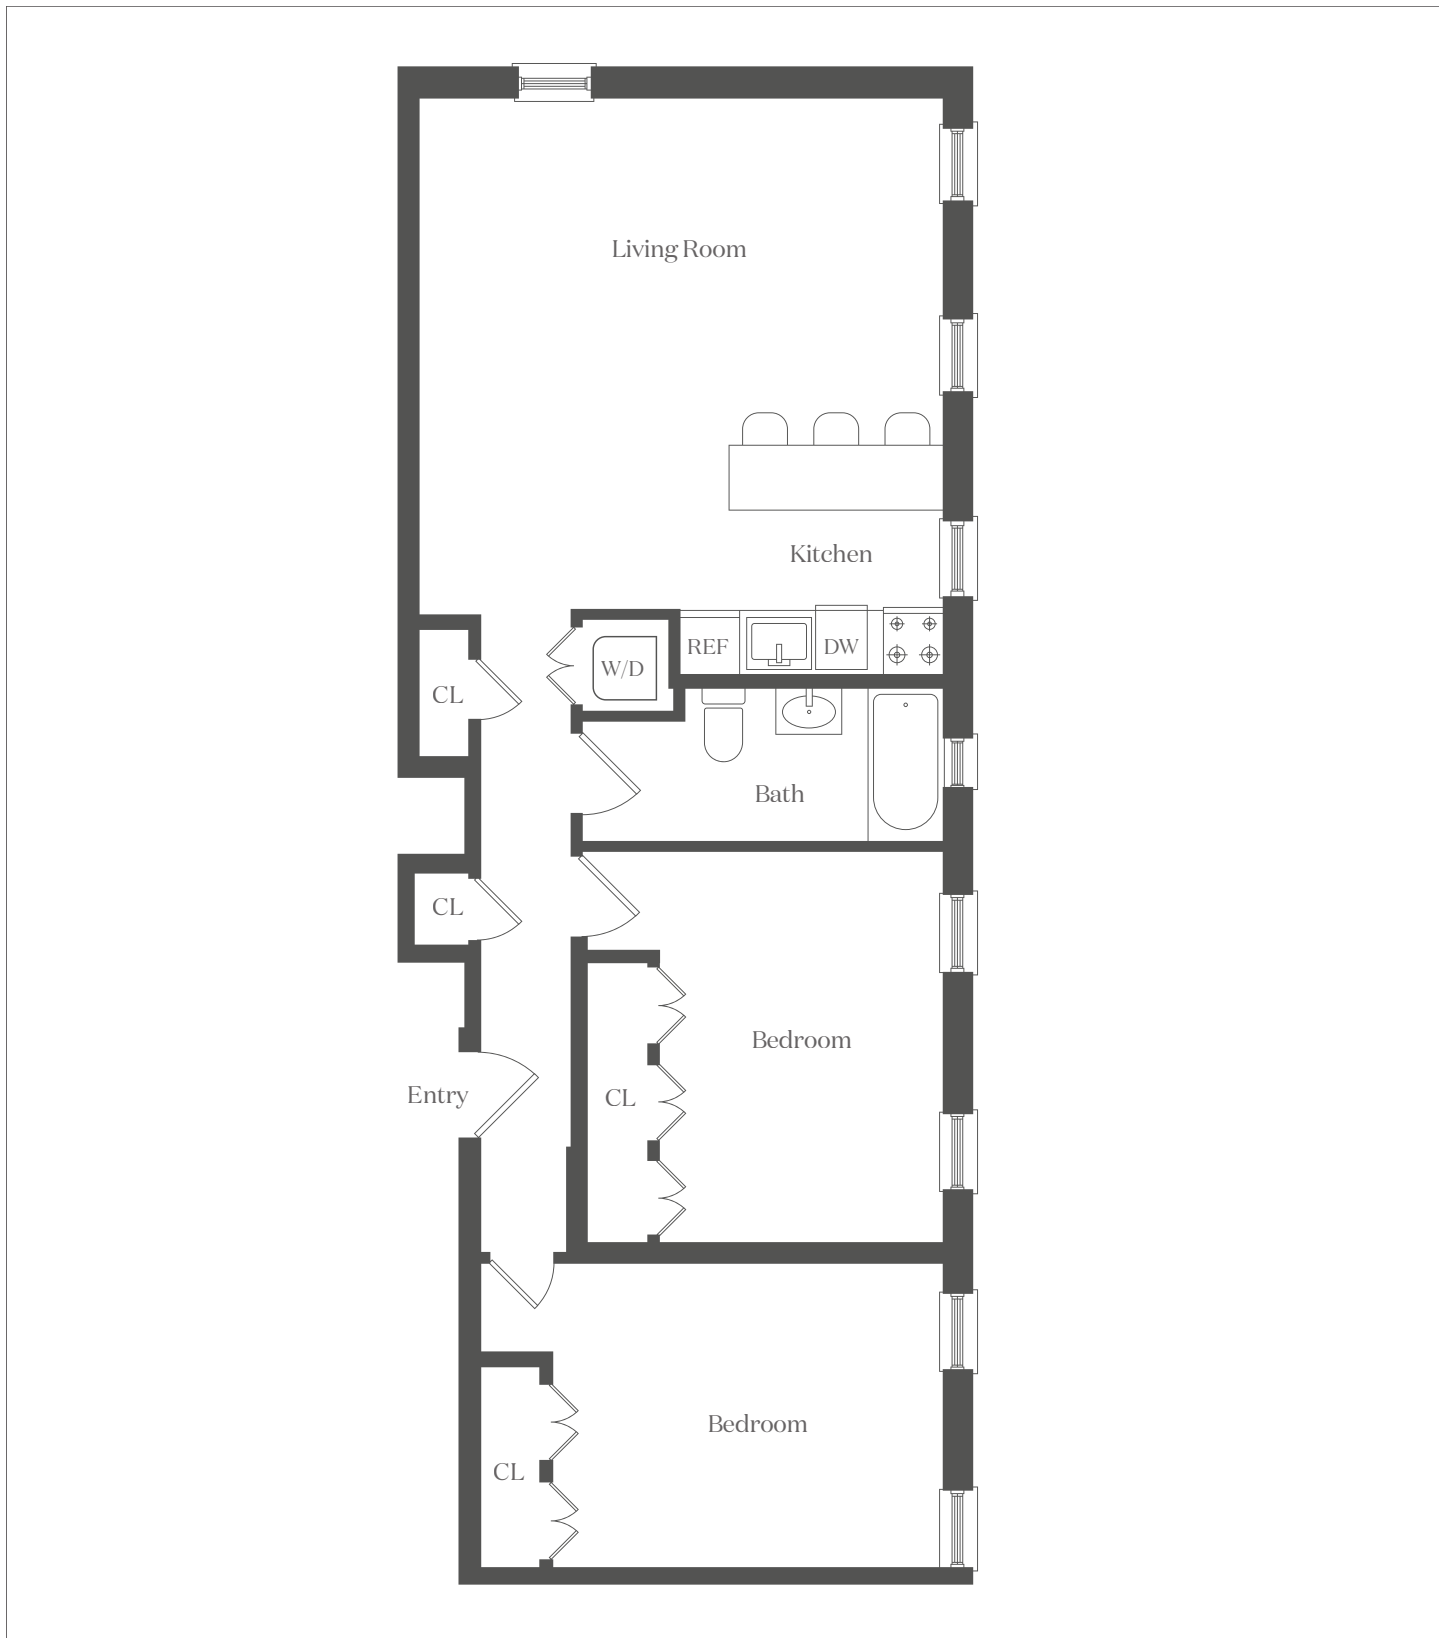

The Park Collective

MNS. REAL ESTATE *Obsessed.*

864 49th Street, Units C14 & D14, Brooklyn NY

2 Bed / 1 Bath

All information furnished herein is from sources deemed reliable. No representation is made by MNS nor is any to be implied as to the accuracy thereof and all information is submitted subject to errors, omissions, change of price, prior sale or lease, or withdrawal without notice. All dimensions are approximate. For exact dimensions, please hire your own architect or engineer.