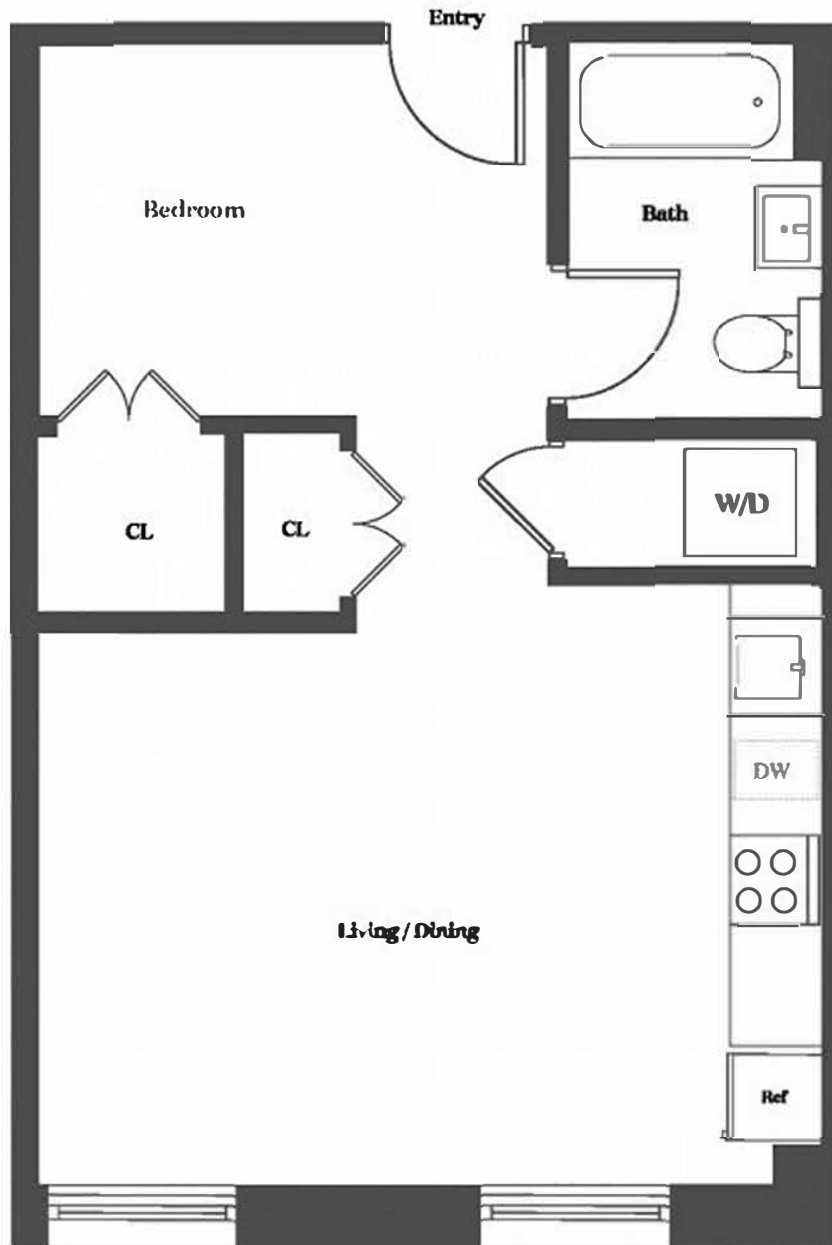

M.N.S

REAL ESTATE
NYC

360 Wythe, 402, New York, NY

Studio / 1 Bath

All information furnished herein is from sources deemed reliable. No representation is made by MNS nor is any to be implied as to the accuracy thereof and all information is submitted subject to errors, omissions, change of price, prior sale or lease, or withdrawal without notice. All dimensions are approximate. For exact dimensions, please hire your own architect or engineer.