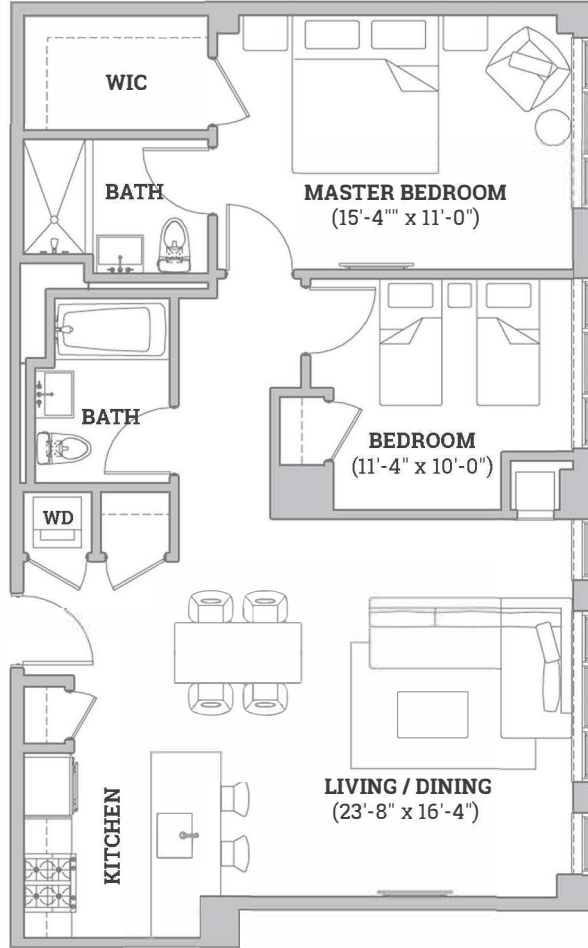

02 BEDS

2 Bed, 2 Bath
913 sq. ft.

Floors 2-8
Unit G

THE PARKSIDE BROOKLYN

Call today to schedule your tour!

1-800-888-8888

www.parksidebk.com

PARKSIDEBK.COM