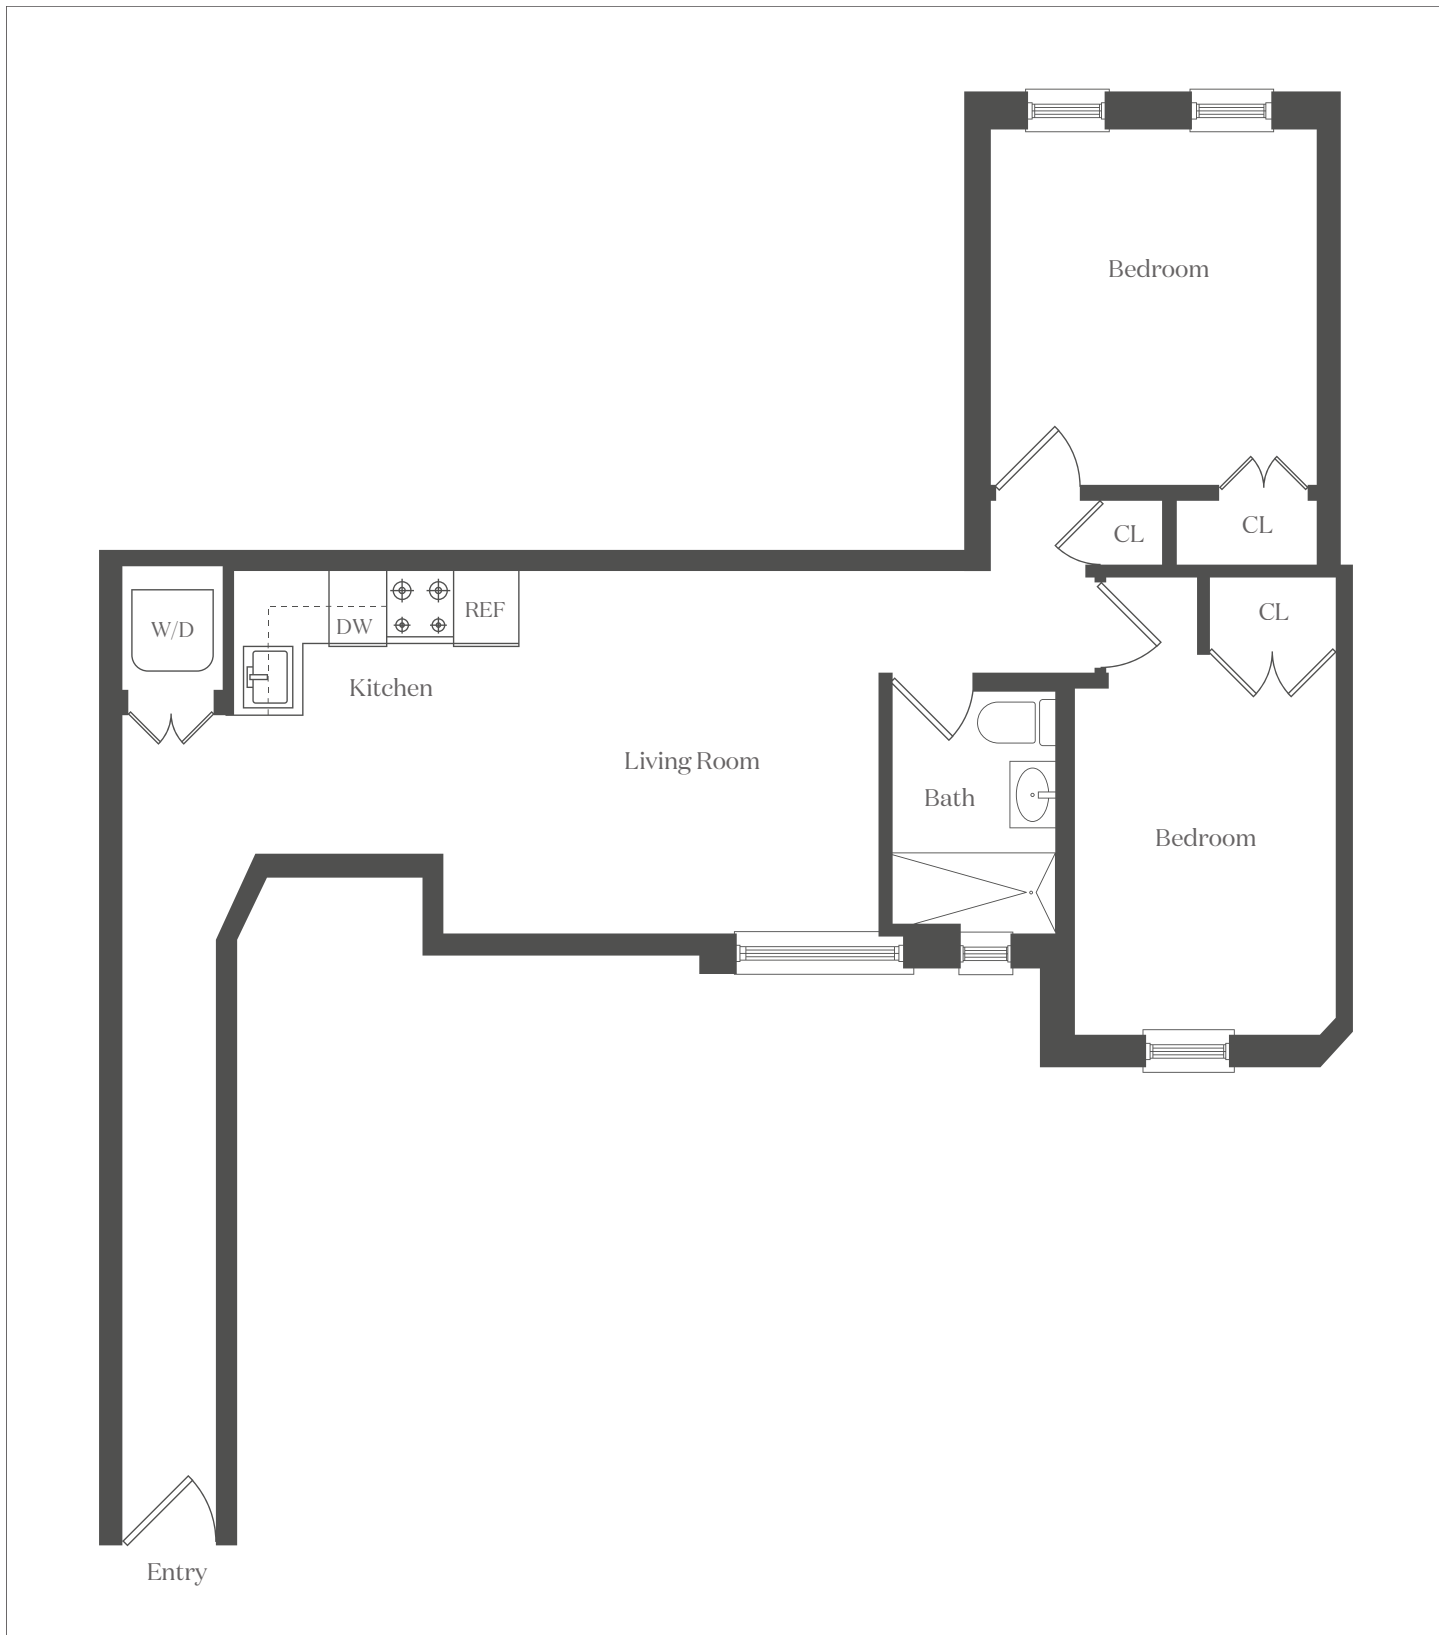

The Park Collective

MNS. REAL ESTATE *Obsessed.*

5001 10th Avenue, Units 6C & 6D, Brooklyn NY

2 Bed / 1 Bath

All information furnished herein is from sources deemed reliable. No representation is made by MNS nor is any to be implied as to the accuracy thereof and all information is submitted subject to errors, omissions, change of price, prior sale or lease, or withdrawal without notice. All dimensions are approximate. For exact dimensions, please hire your own architect or engineer.