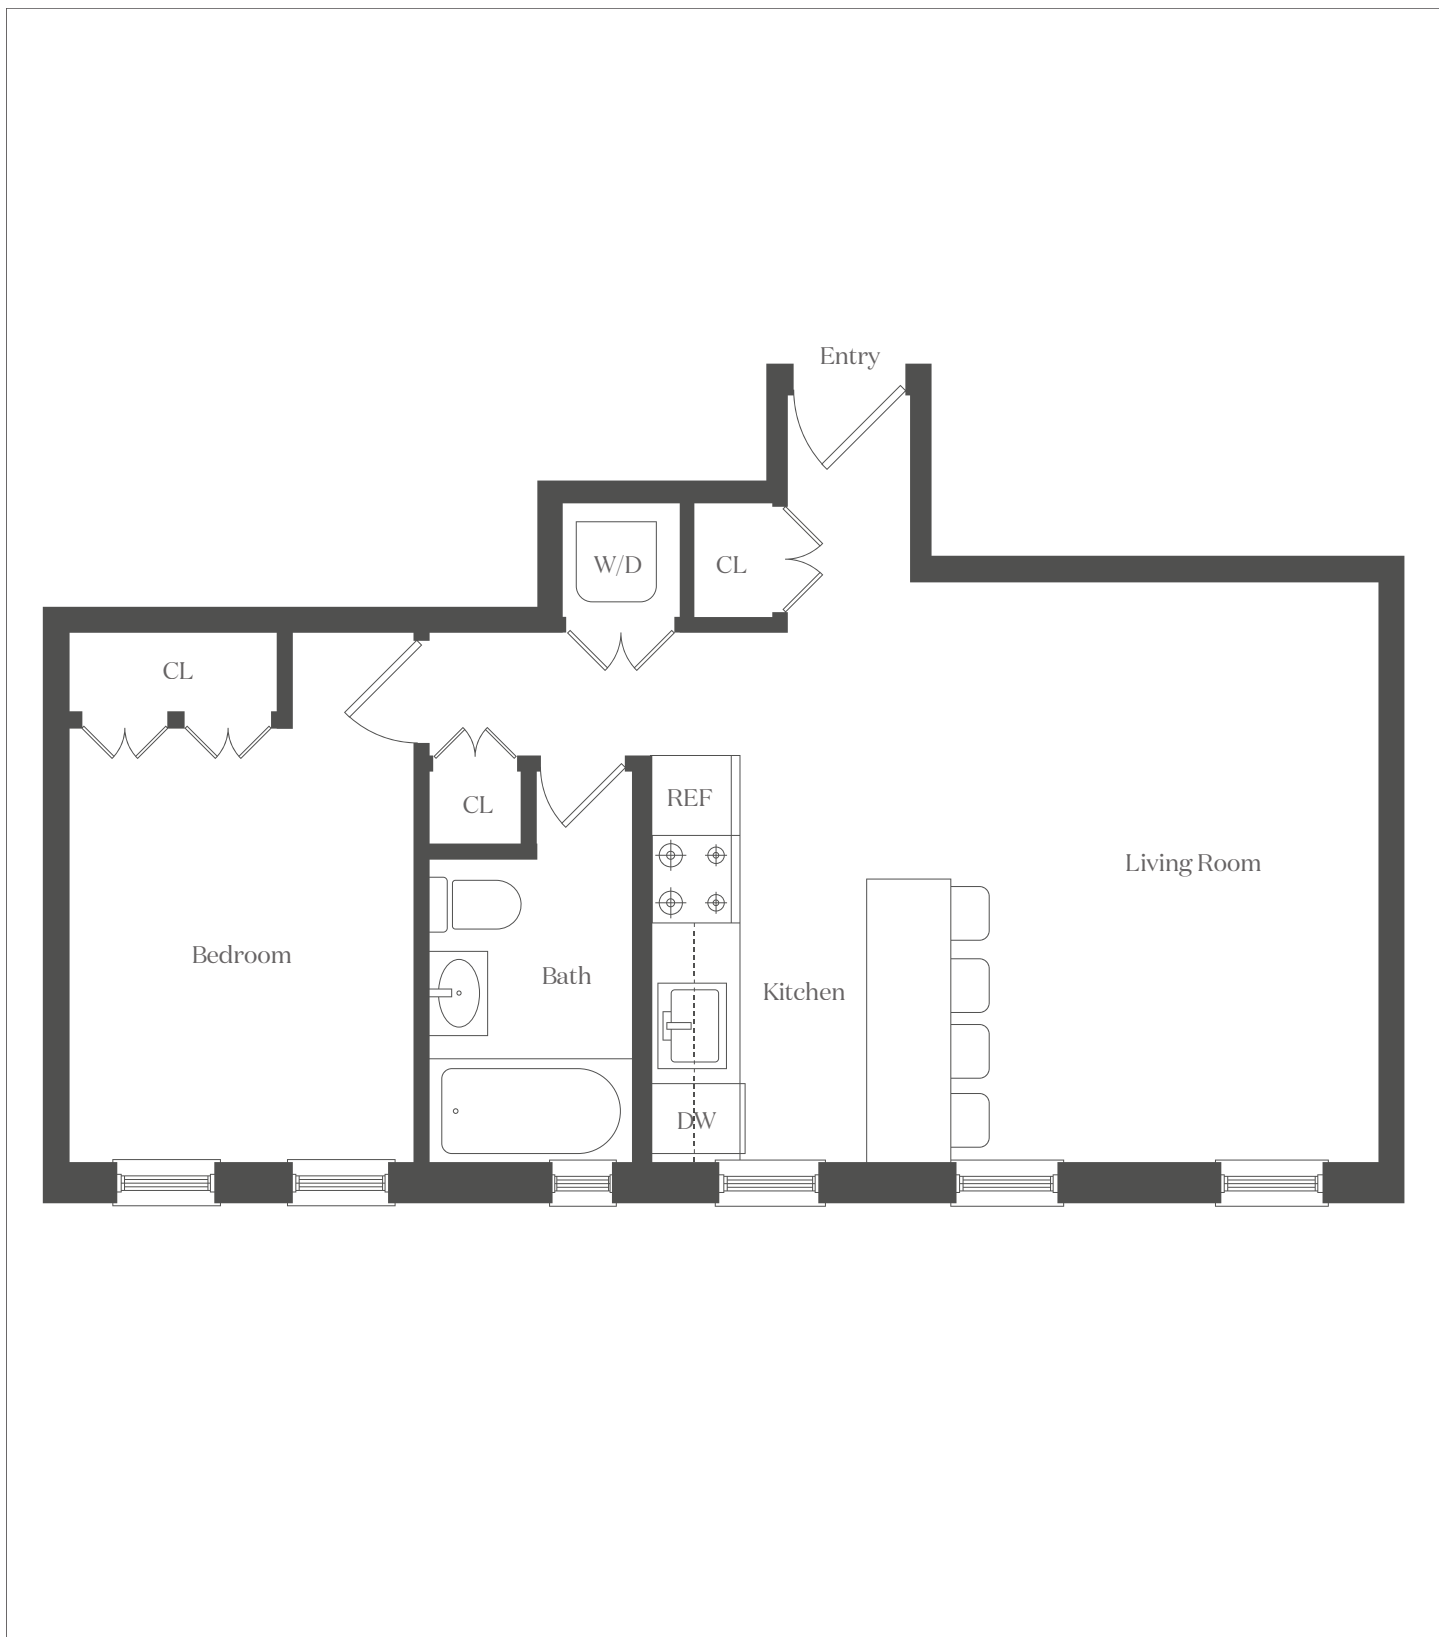

# The Park Collective

MNS. REAL ESTATE *obsessed.*

926 47th Street, Units 6B & 6D, Brooklyn NY

1 Bed / 1 Bath

All information furnished herein is from sources deemed reliable. No representation is made by MNS nor is any to be implied as to the accuracy thereof and all information is submitted subject to errors, omissions, change of price, prior sale or lease, or withdrawal without notice. All dimensions are approximate. For exact dimensions, please hire your own architect or engineer.