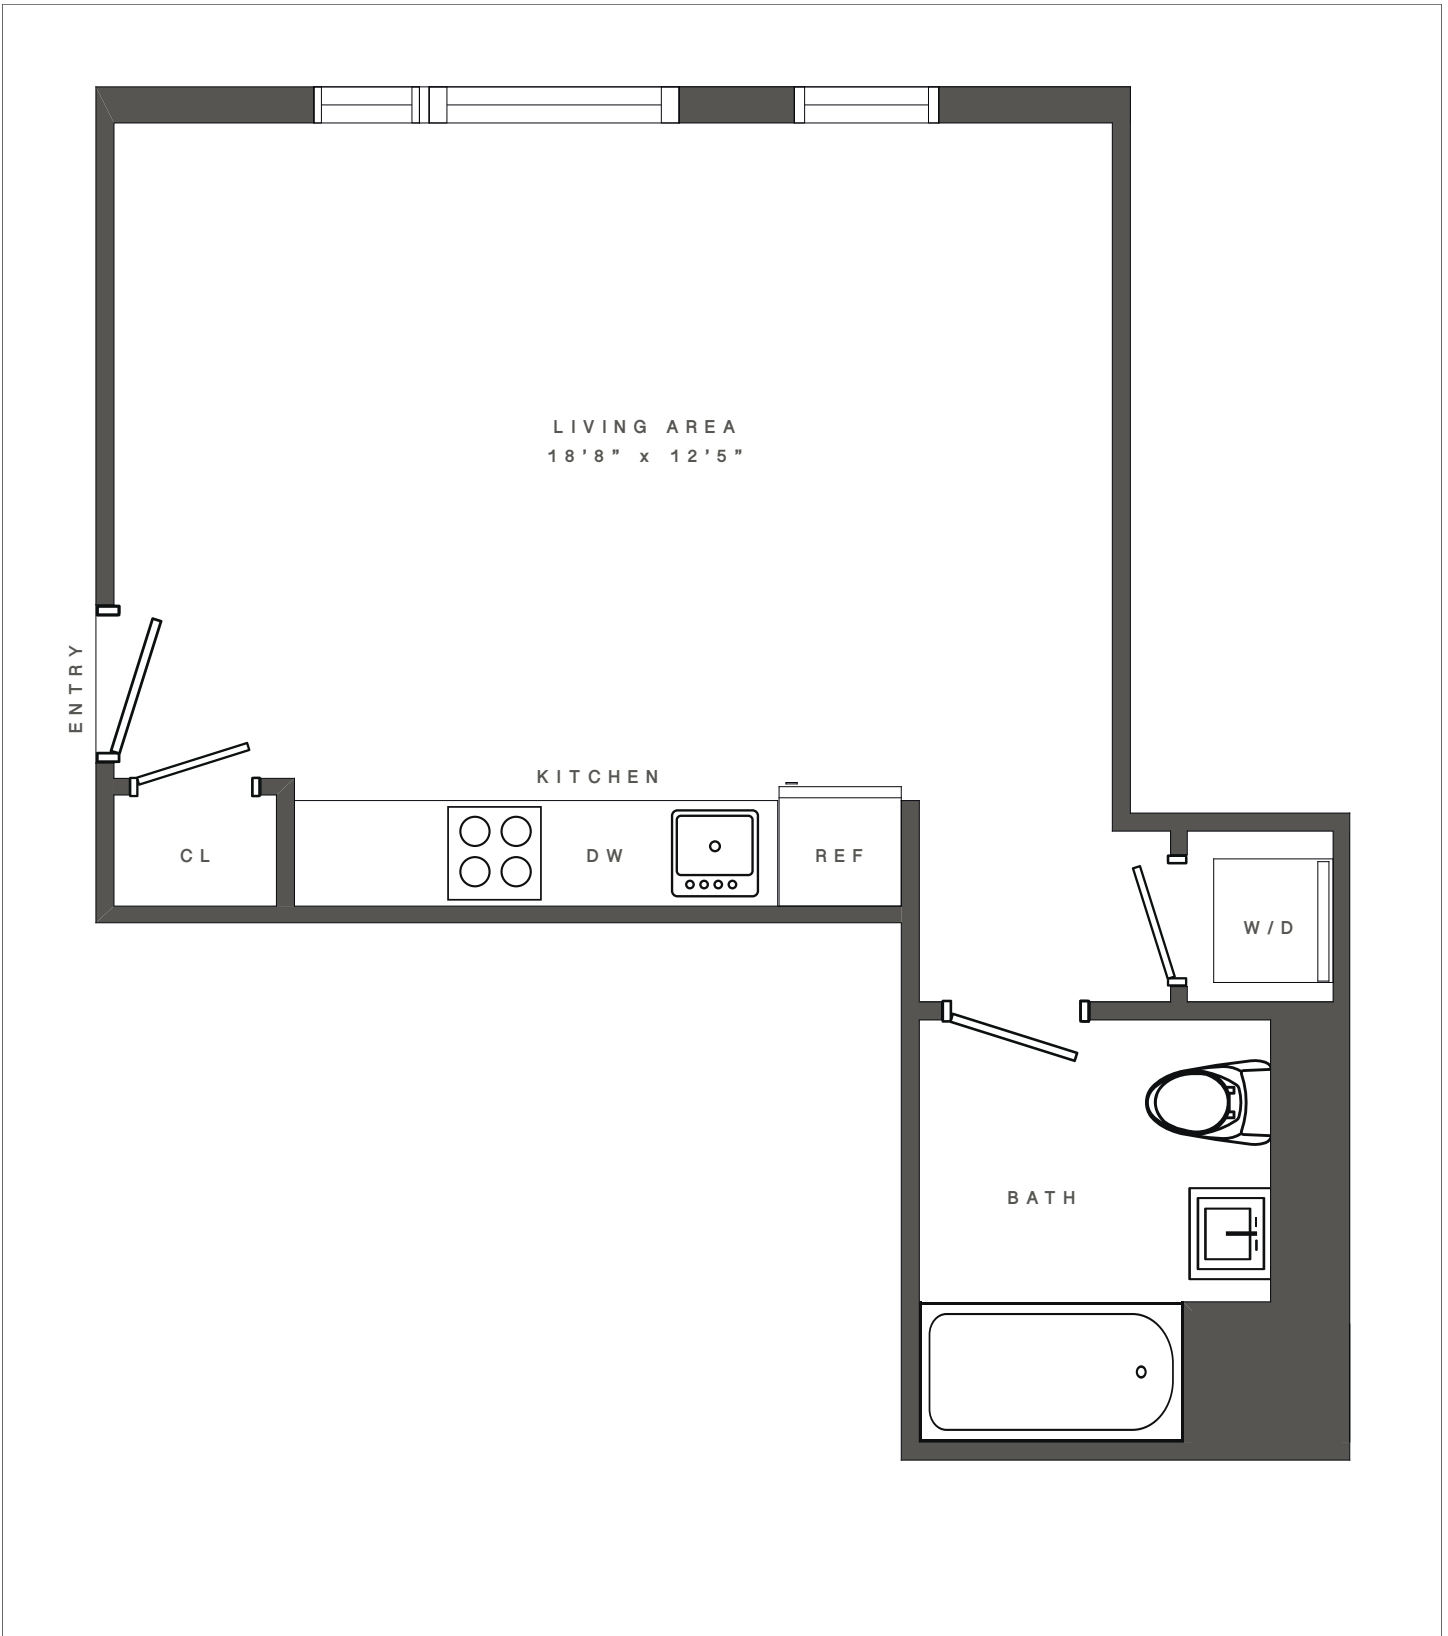

34-22 35TH ST

MNS. REAL ESTATE *Assessed.*

34-22 35TH ST - UNIT 2L, QUEENS, NY

STUDIO | 1 BATH

All information furnished herein is from sources deemed reliable. No representation is made by MNS nor is any to be implied as to the accuracy thereof and all information is submitted subject to errors, omissions, change of price, prior sale or lease, or withdrawal without notice. All dimensions are approximate. For exact dimensions, please hire your own architect or engineer.