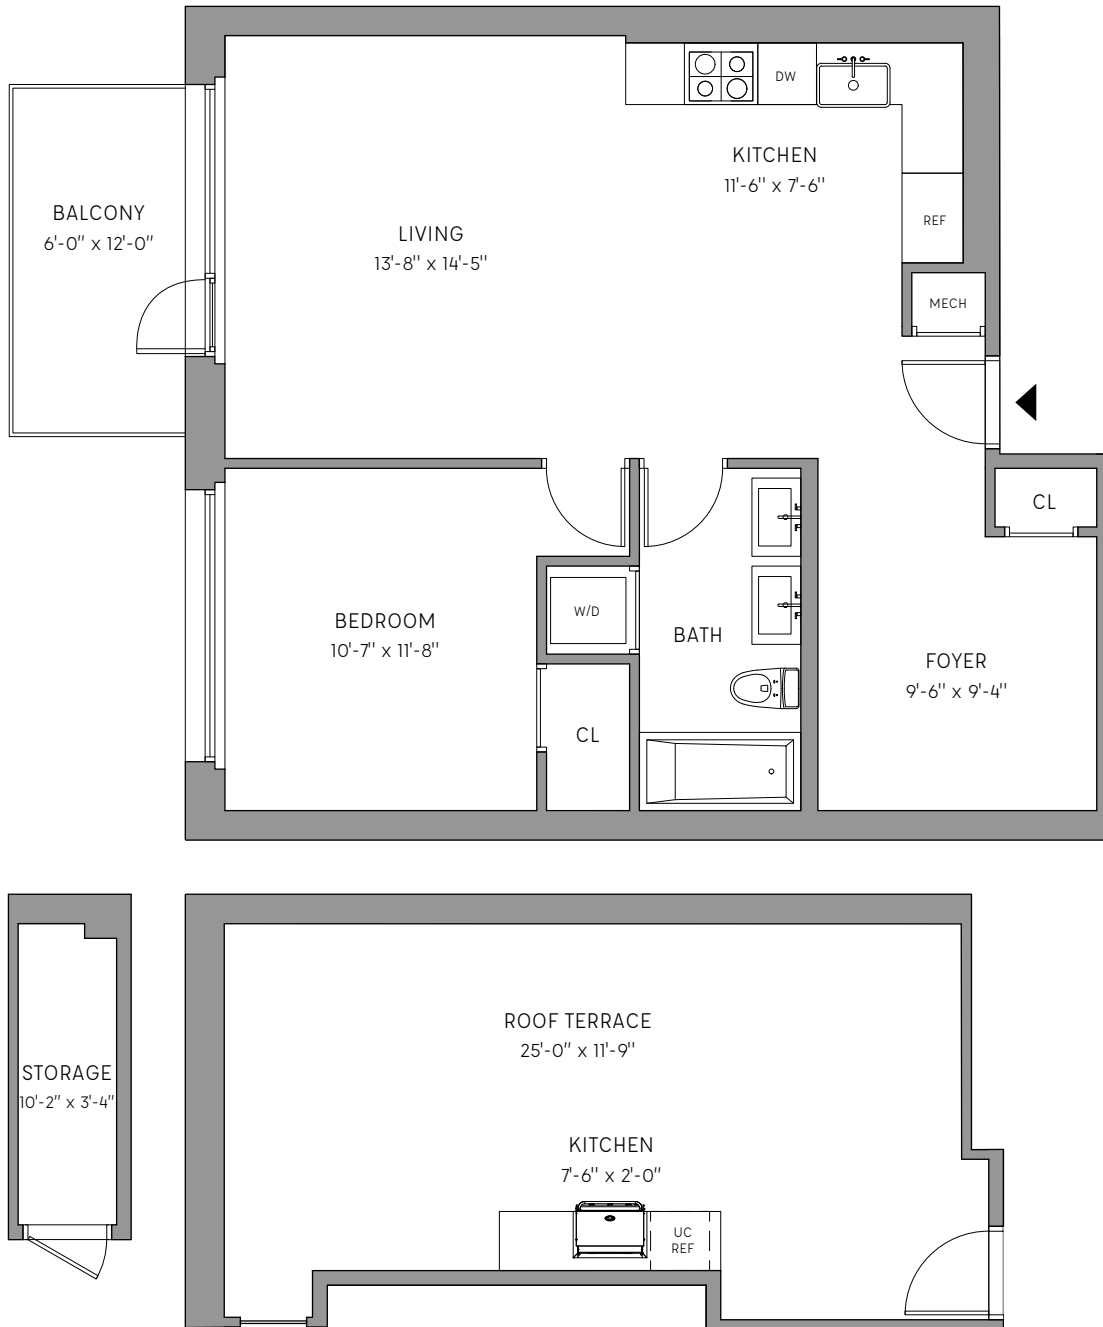

88 LEXINGTON

APARTMENT 3B

1 BEDROOM / 1 BATH

- 830 INTERIOR SF
- 380 TERRACE SF
- 72 BALCONY SF
- 36 STORAGE SF