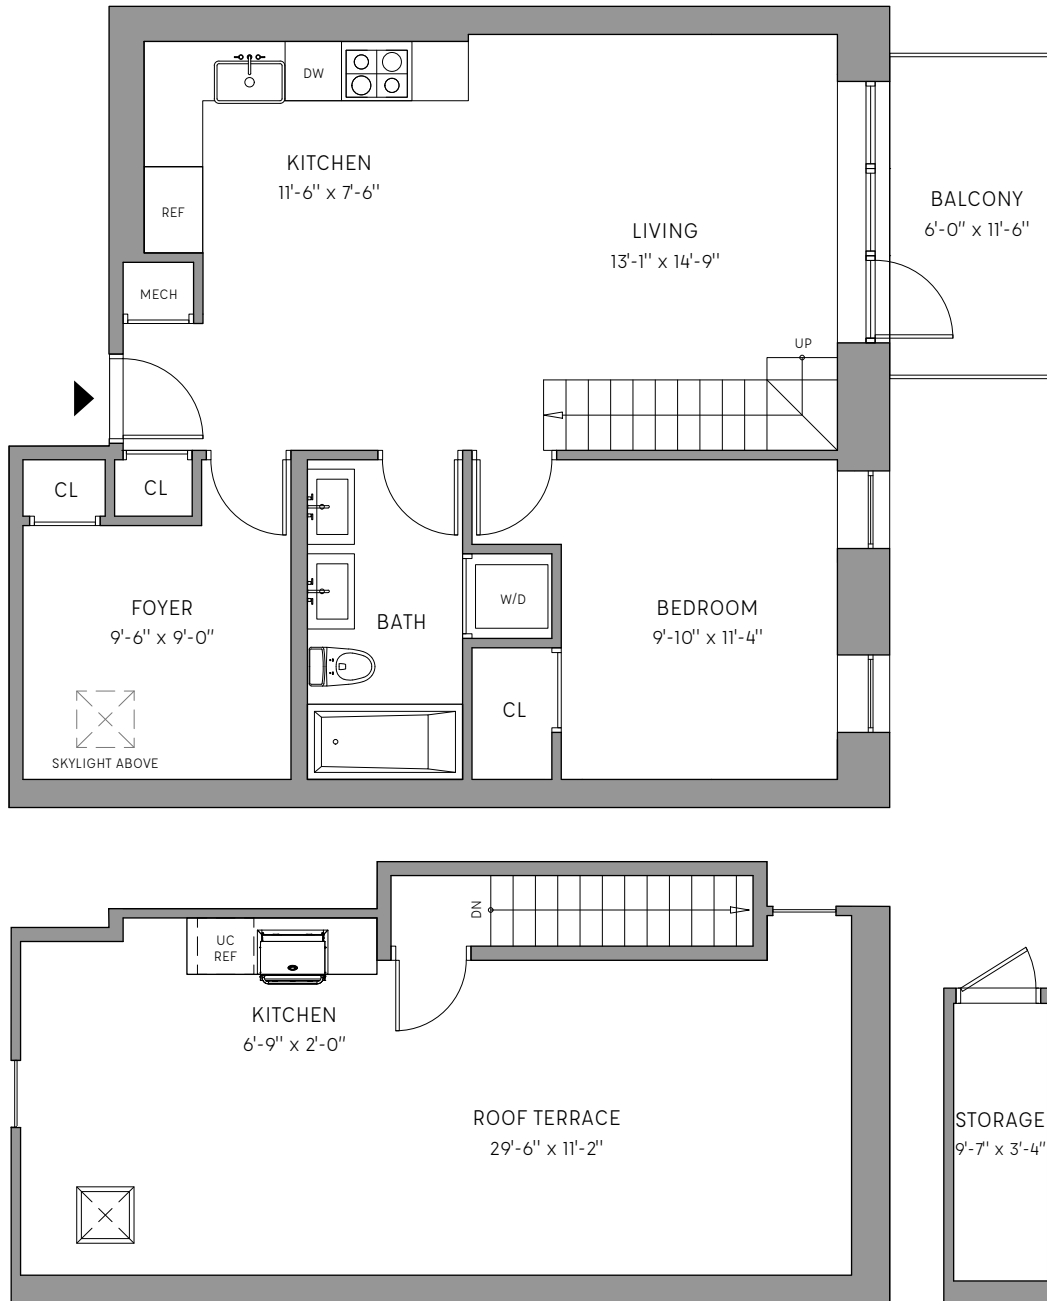

# 88 LEXINGTON

## PENTHOUSE A

1 BEDROOM / 1 BATH

- 824 INTERIOR SF
- 407 TERRACE SF
- 69 BALCONY SF
- 37 STORAGE SF