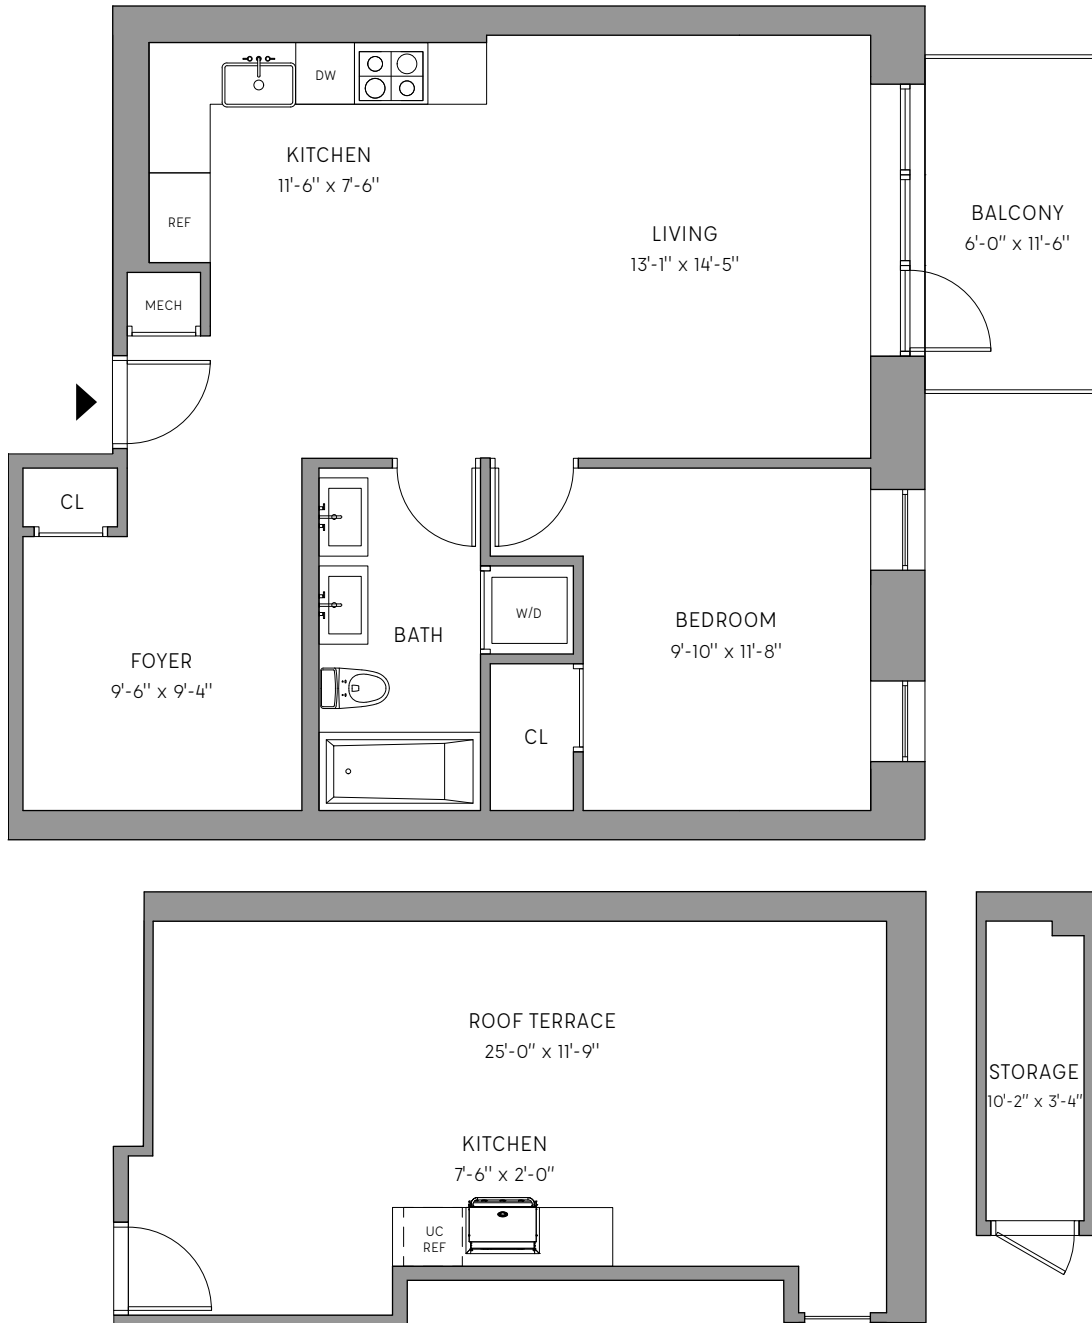

88 LEXINGTON

APARTMENT 3A

1 BEDROOM / 1 BATH

- 825 INTERIOR SF
- 378 TERRACE SF
- 69 BALCONY SF
- 39 STORAGE SF