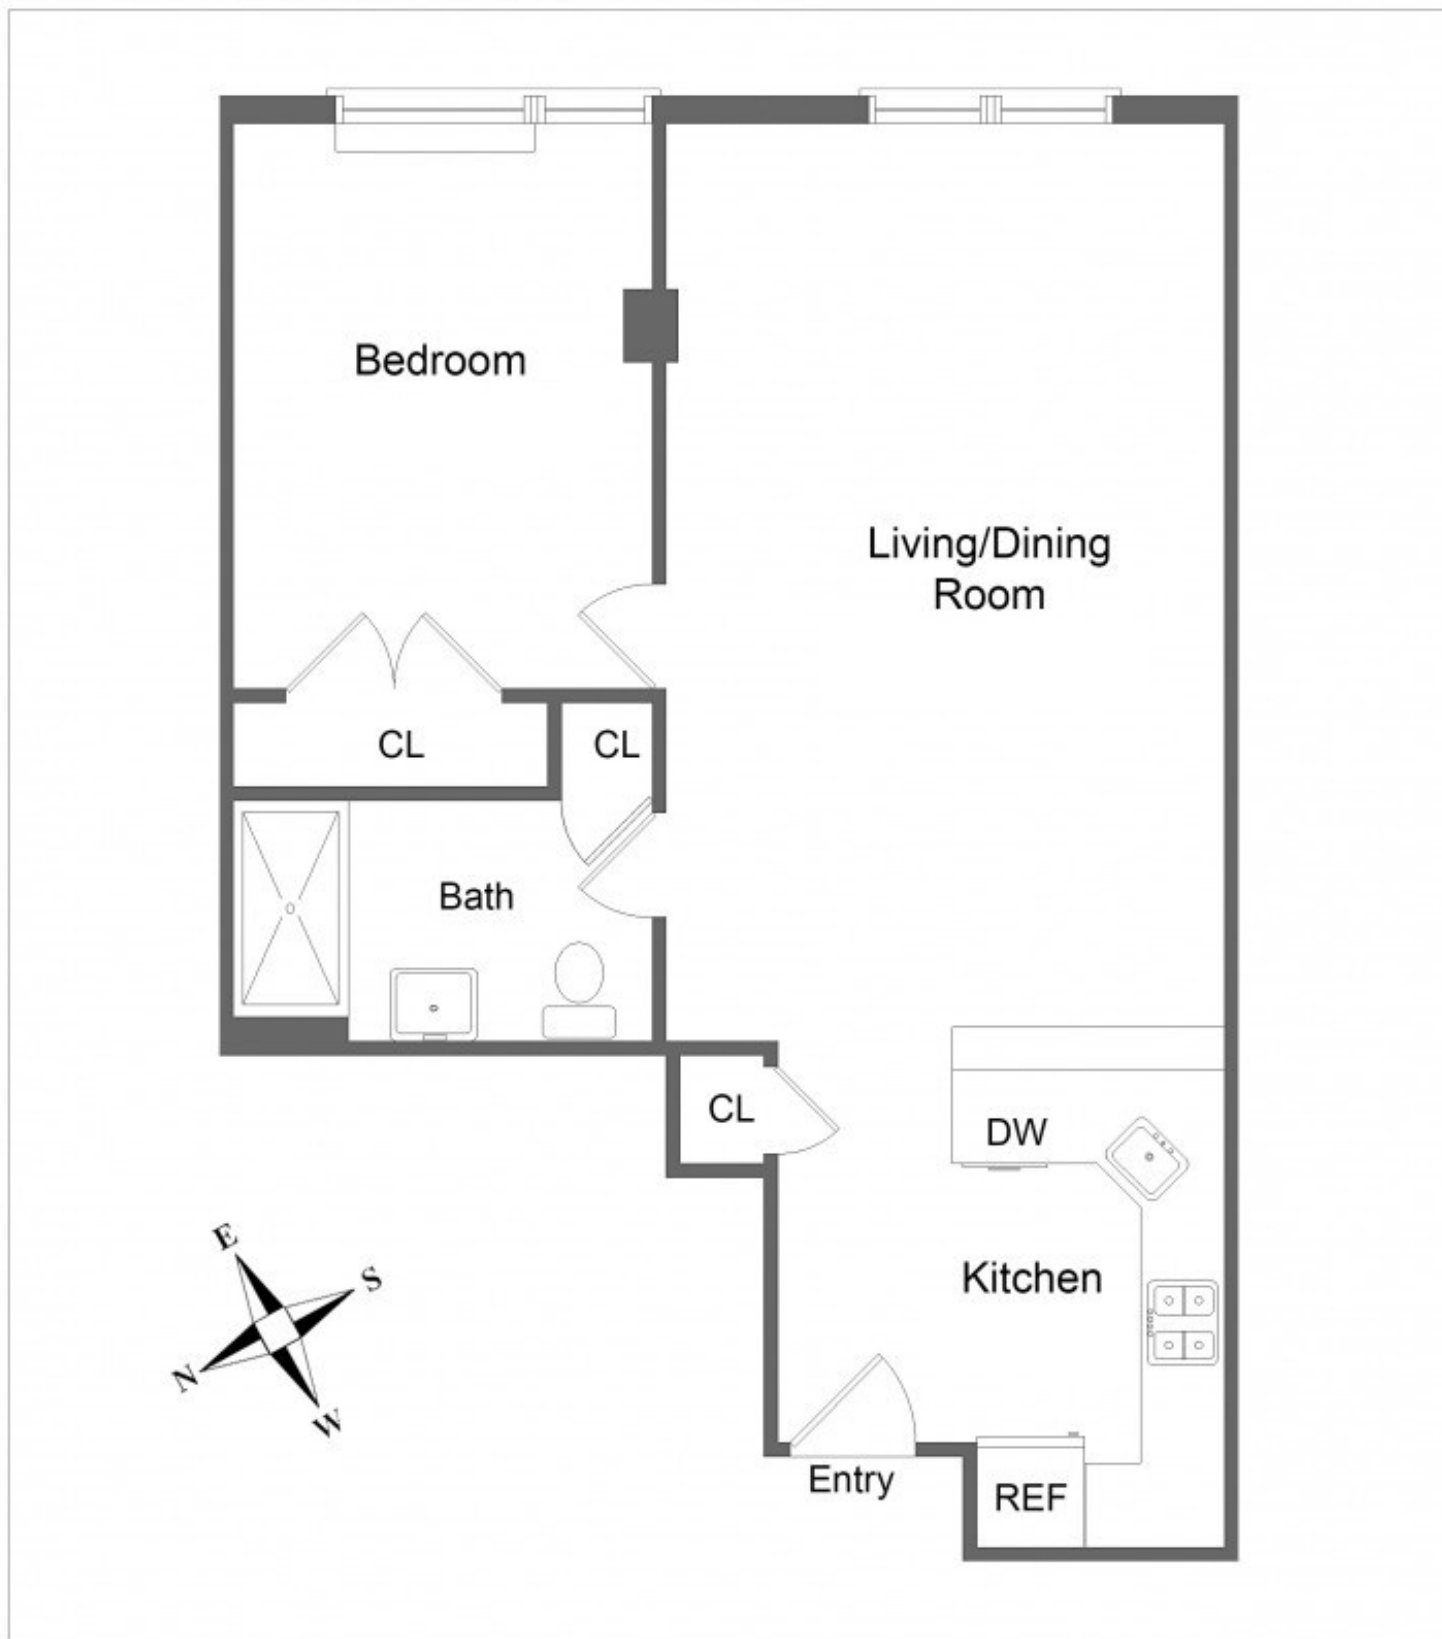

# M.N.S

REAL ESTATE  
NYC

387 Manhattan Avenue, Apartment C

All information furnished herein is from sources deemed reliable. No representation is made by MNS nor is any to be implied as to the accuracy thereof and all information is submitted subject to omissions, change of price, prior sale or lease, or withdrawal without notice. All dimensions are approximate. For exact dimensions, please hire your own architect or engineer.  
MNS, Licensed Real Estate Broker, 115 East 23 Street, Floor 2, New York, NY 10010