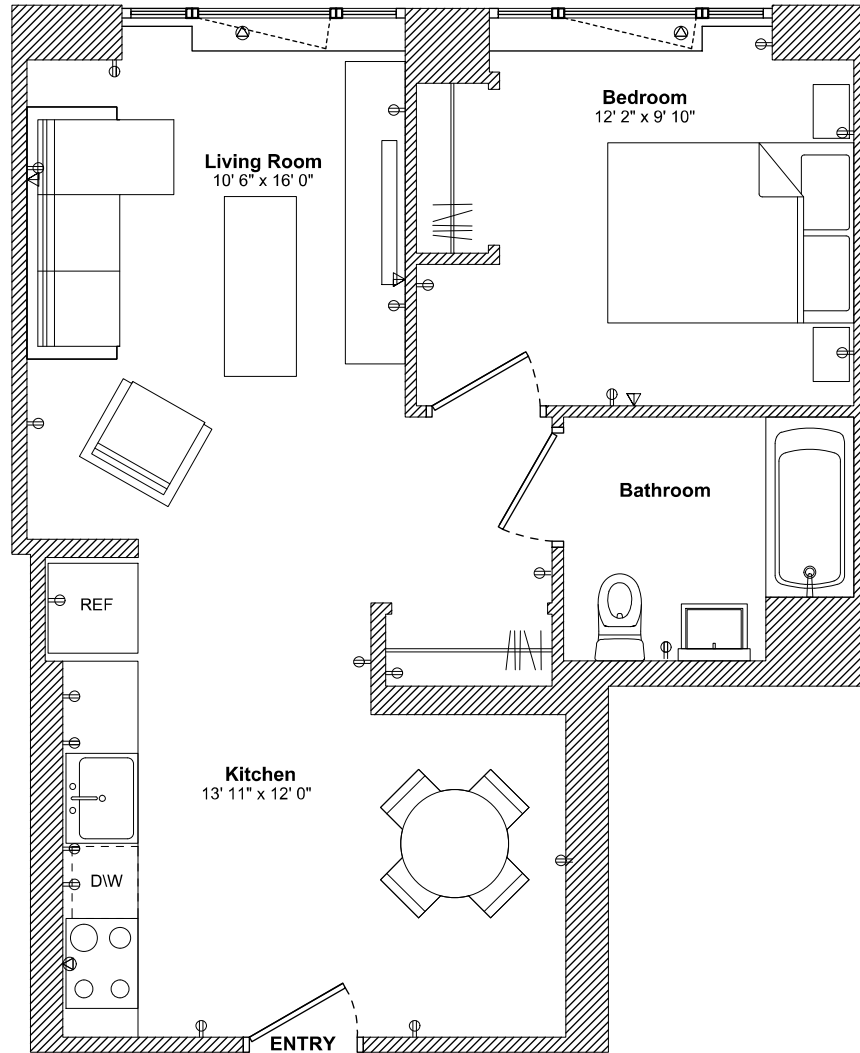

251 WEST
117TH
STREET

Apt 2-9E

1 Bedroom

Key Plan