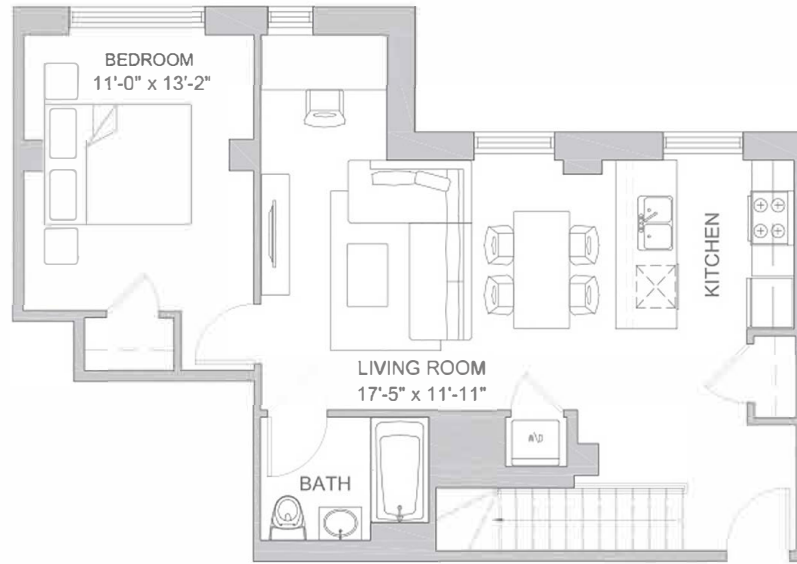

01 BED

Duplex, 1 Bed, 1 Bath
1146 sq. ft.

Floor 01
Unit R

THE PARKSIDE BROOKLYN

FIRST FLOOR