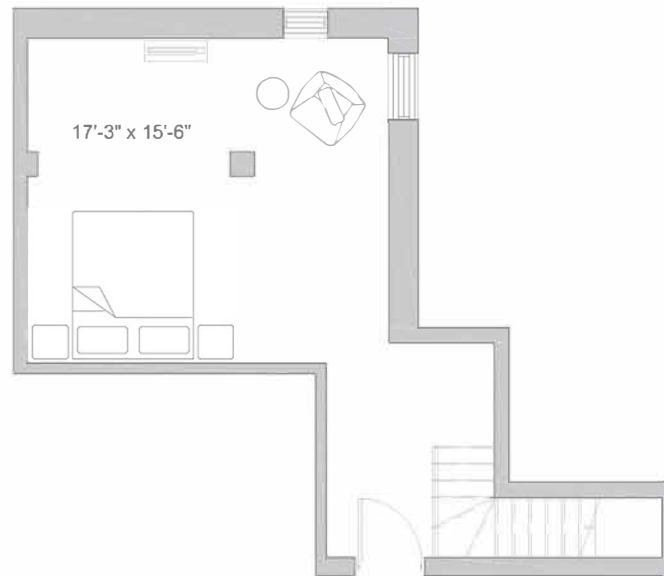

CELLAR

Prospect Park

Prospect Park