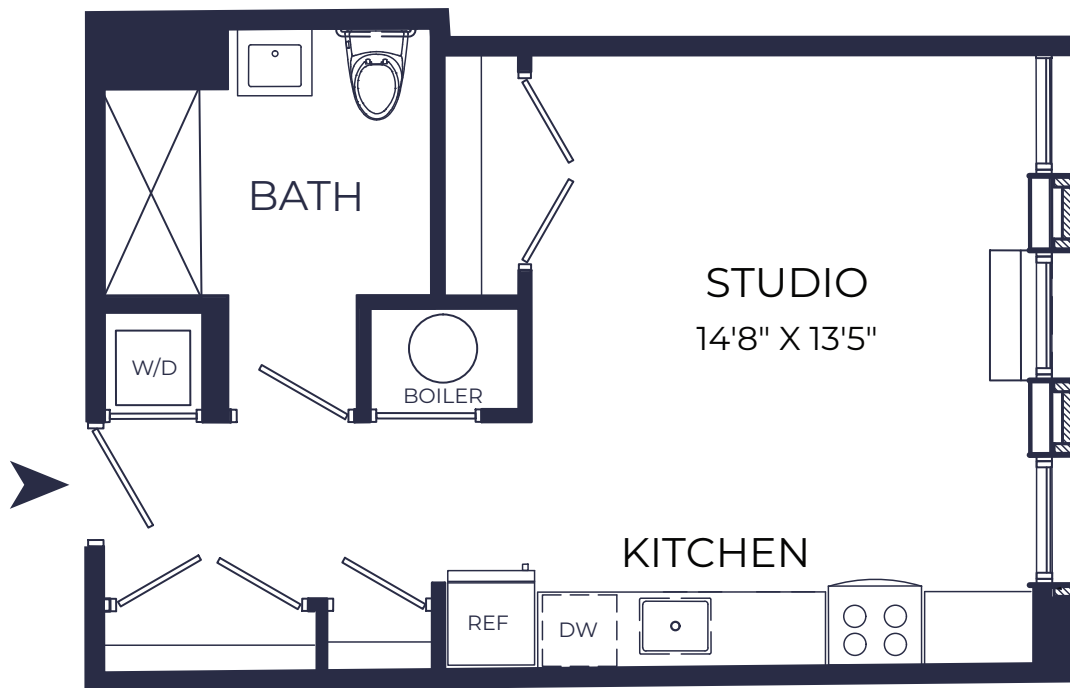

470

MANHATTAN

3rd Floor

D

STUDIO
1 BATH

12 Eckford Street, Brooklyn, NY 11222 | 718.388.0608
470leasing@heatherwood.com | 470manhattan.com

M.N.S
REAL ESTATE
NYC

HEATHERWOOD
LUXURY RENTALS

The unit square footage, layout and room area dimensions on this floor plan are appropriate within reasonable tolerances and based on construction drawings. The unit when built will be subject to normal construction variances and tolerances. The square footage exceeds the usable floor area. Room and area dimensions are measured from the exposed surfaces to the enclosing walls, chase walls, shafts, cabinets and the like are not subtracted.