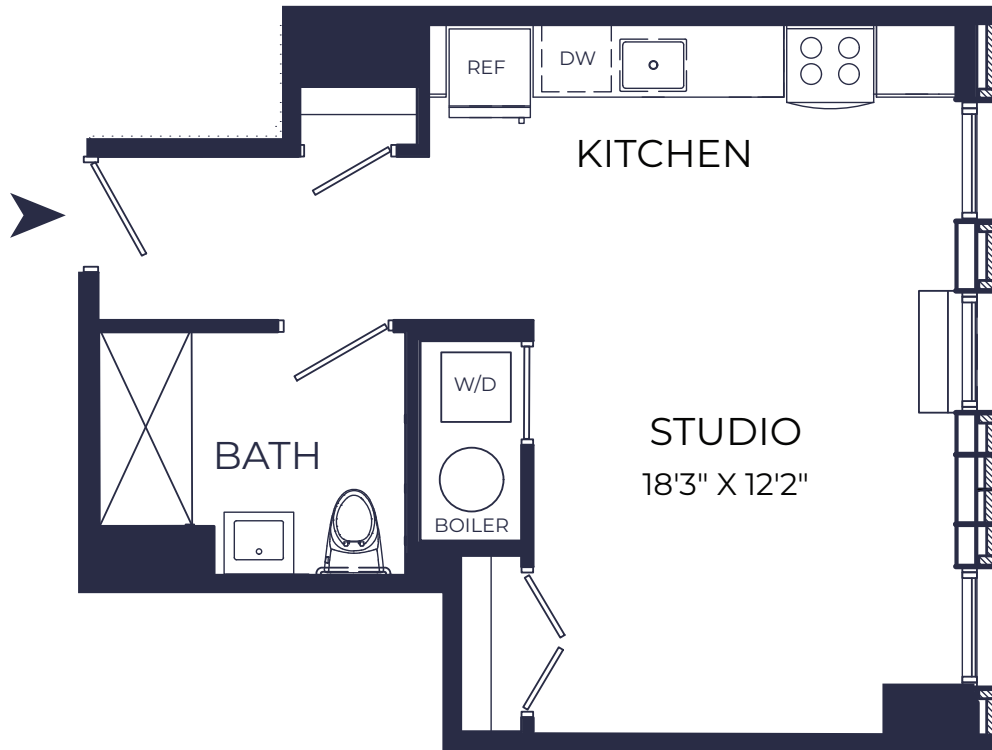

470

MANHATTAN

3rd Floor

R

STUDIO
1 BATH

12 Eckford Street, Brooklyn, NY 11222 | 718.388.0608
470leasing@heatherwood.com | 470manhattan.com

M.N.S
REAL ESTATE
NYC

HEATHERWOOD
LUXURY RENTALS

The unit square footage, layout and room area dimensions on this floor plan are appropriate within reasonable tolerances and based on construction drawings. The unit when built will be subject to normal construction variances and tolerances. The square footage exceeds the usable floor area. Room and area dimensions are measured from the exposed surfaces to the enclosing walls, chase walls, shafts, cabinets and the like are not subtracted.