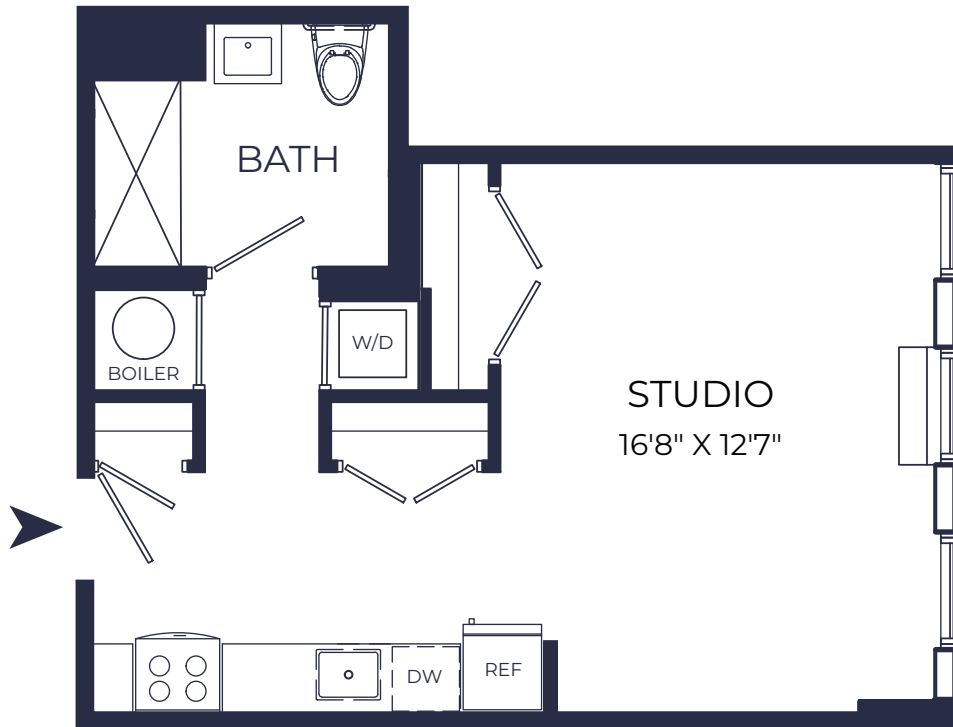

470

MANHATTAN

4-6th Floor

Q

STUDIO  
1 BATH

12 Eckford Street, Brooklyn, NY 11222 | 718.388.0608  
470leasing@heatherwood.com | 470manhattan.com

**M.N.S**  
REAL ESTATE  
NYC

**HEATHERWOOD**  
LUXURY RENTALS

The unit square footage, layout and room area dimensions on this floor plan are appropriate within reasonable tolerances and based on construction drawings. The unit when built will be subject to normal construction variances and tolerances. The square footage exceeds the usable floor area. Room and area dimensions are measured from the exposed surfaces to the enclosing walls, chase walls, shafts, cabinets and the like are not subtracted.