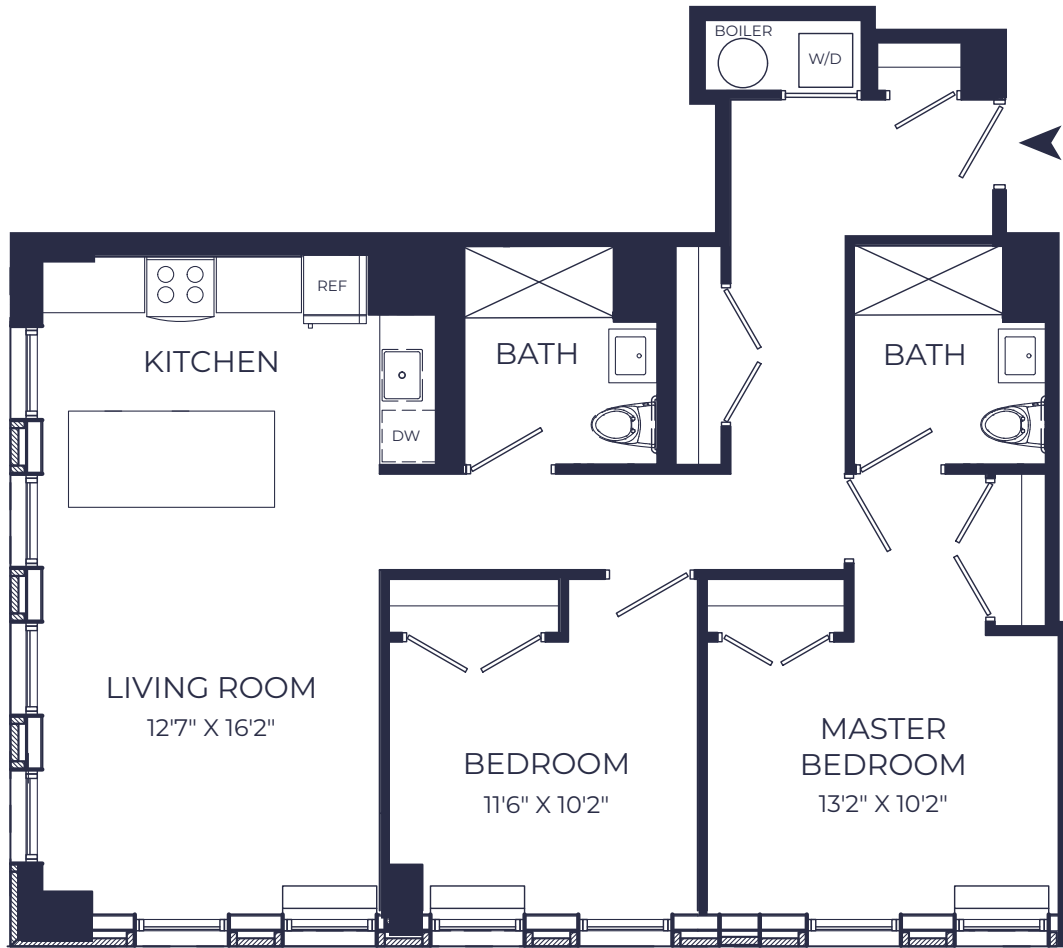

470

MANHATTAN

4-6th Floor

H

2 BEDROOM
2 BATH

12 Eckford Street, Brooklyn, NY 11222 | 718.388.0608
470leasing@heatherwood.com | 470manhattan.com

M.N.S
REAL ESTATE
NYC

HEATHERWOOD
LUXURY RENTALS

The unit square footage, layout and room area dimensions on this floor plan are appropriate within reasonable tolerances and based on construction drawings. The unit when built will be subject to normal construction variances and tolerances. The square footage exceeds the usable floor area. Room and area dimensions are measured from the exposed surfaces to the enclosing walls, chase walls, shafts, cabinets and the like are not subtracted.