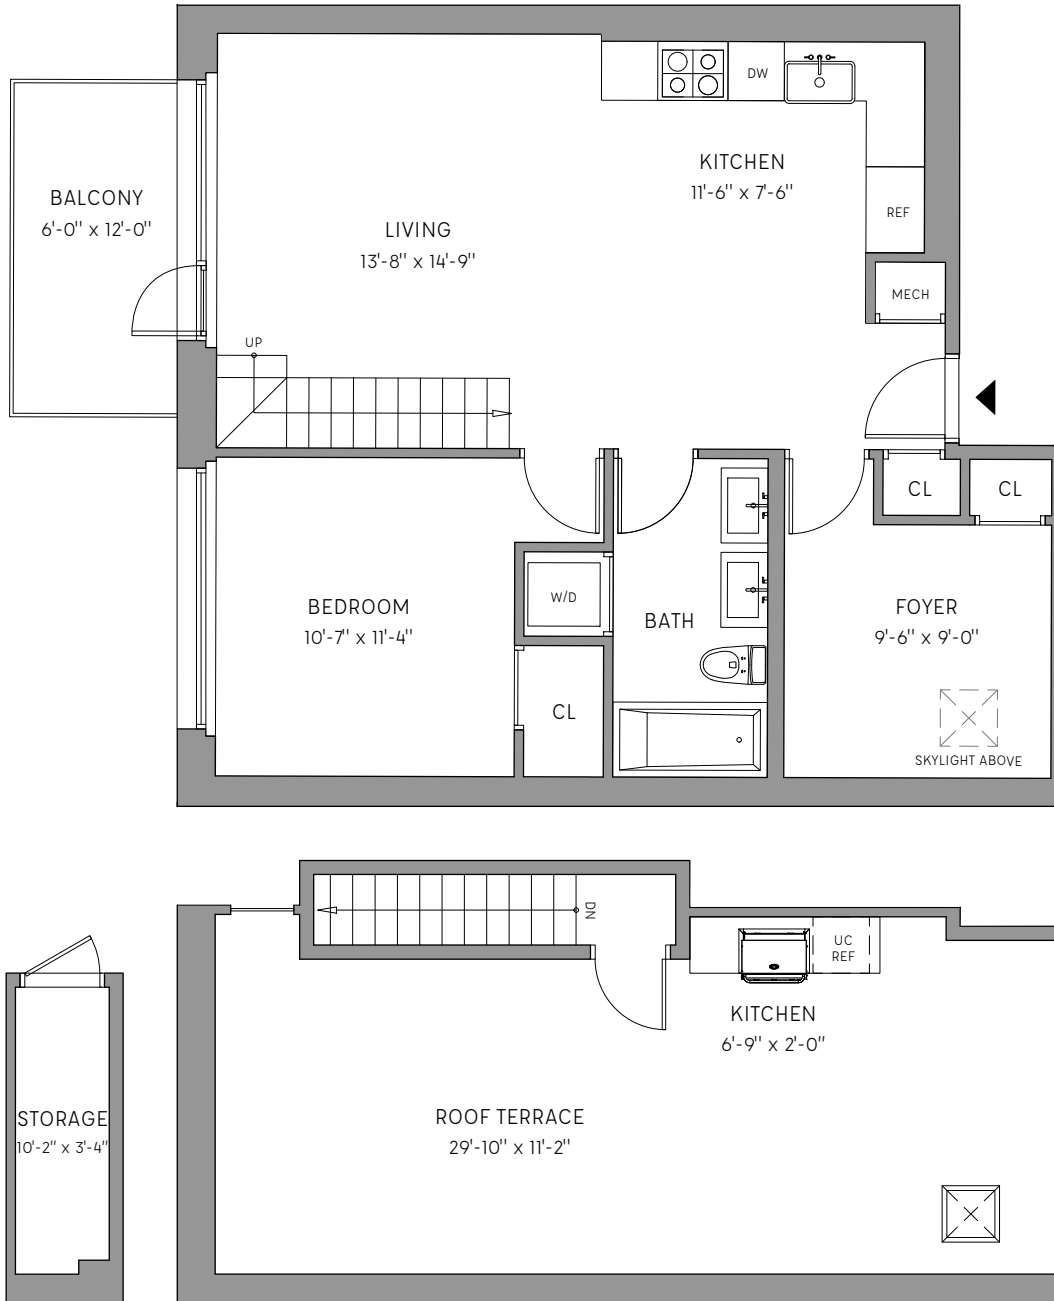

88 LEXINGTON

PENTHOUSE B

1 BEDROOM / 1 BATH

- 830 INTERIOR SF
- 411 TERRACE SF
- 72 BALCONY SF
- 39 STORAGE SF