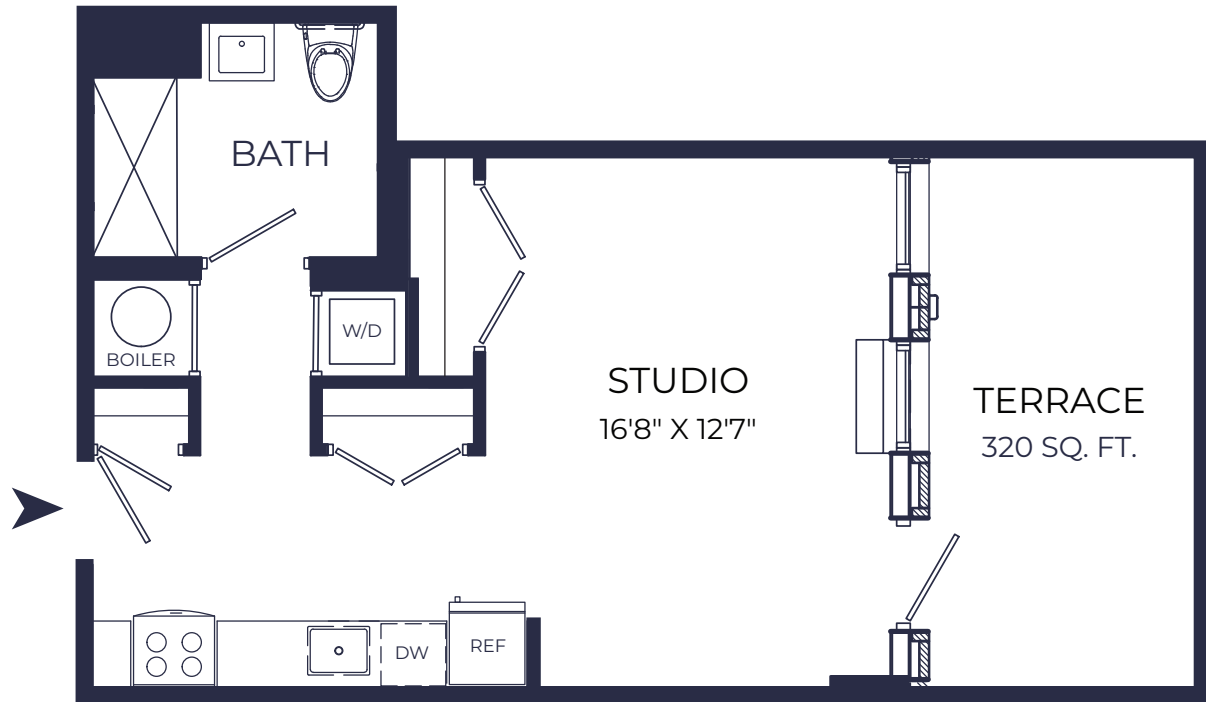

470

MANHATTAN

2nd Floor

Q

STUDIO
1 BATH

12 Eckford Street, Brooklyn, NY 11222 | 718.388.0608
470leasing@heatherwood.com | 470manhattan.com

M.N.S
REAL ESTATE
NYC

HEATHERWOOD
LUXURY RENTALS

The unit square footage, layout and room area dimensions on this floor plan are appropriate within reasonable tolerances and based on construction drawings. The unit when built will be subject to normal construction variances and tolerances. The square footage exceeds the usable floor area. Room and area dimensions are measured from the exposed surfaces to the enclosing walls, chase walls, shafts, cabinets and the like are not subtracted.