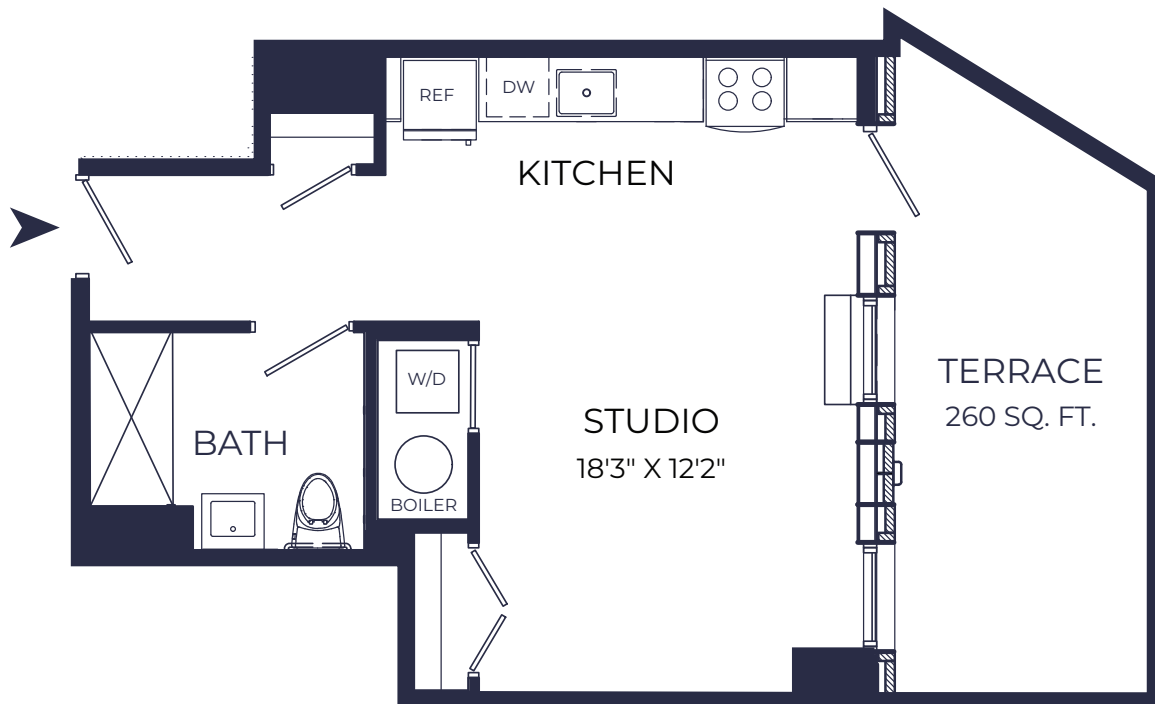

470

MANHATTAN

2nd Floor

R

STUDIO
1 BATH

12 Eckford Street, Brooklyn, NY 11222 | 718.388.0608
470leasing@heatherwood.com | 470manhattan.com

M.N.S
REAL ESTATE
NYC

HEATHERWOOD
LUXURY RENTALS

The unit square footage, layout and room area dimensions on this floor plan are appropriate within reasonable tolerances and based on construction drawings. The unit when built will be subject to normal construction variances and tolerances. The square footage exceeds the usable floor area. Room and area dimensions are measured from the exposed surfaces to the enclosing walls, chase walls, shafts, cabinets and the like are not subtracted.