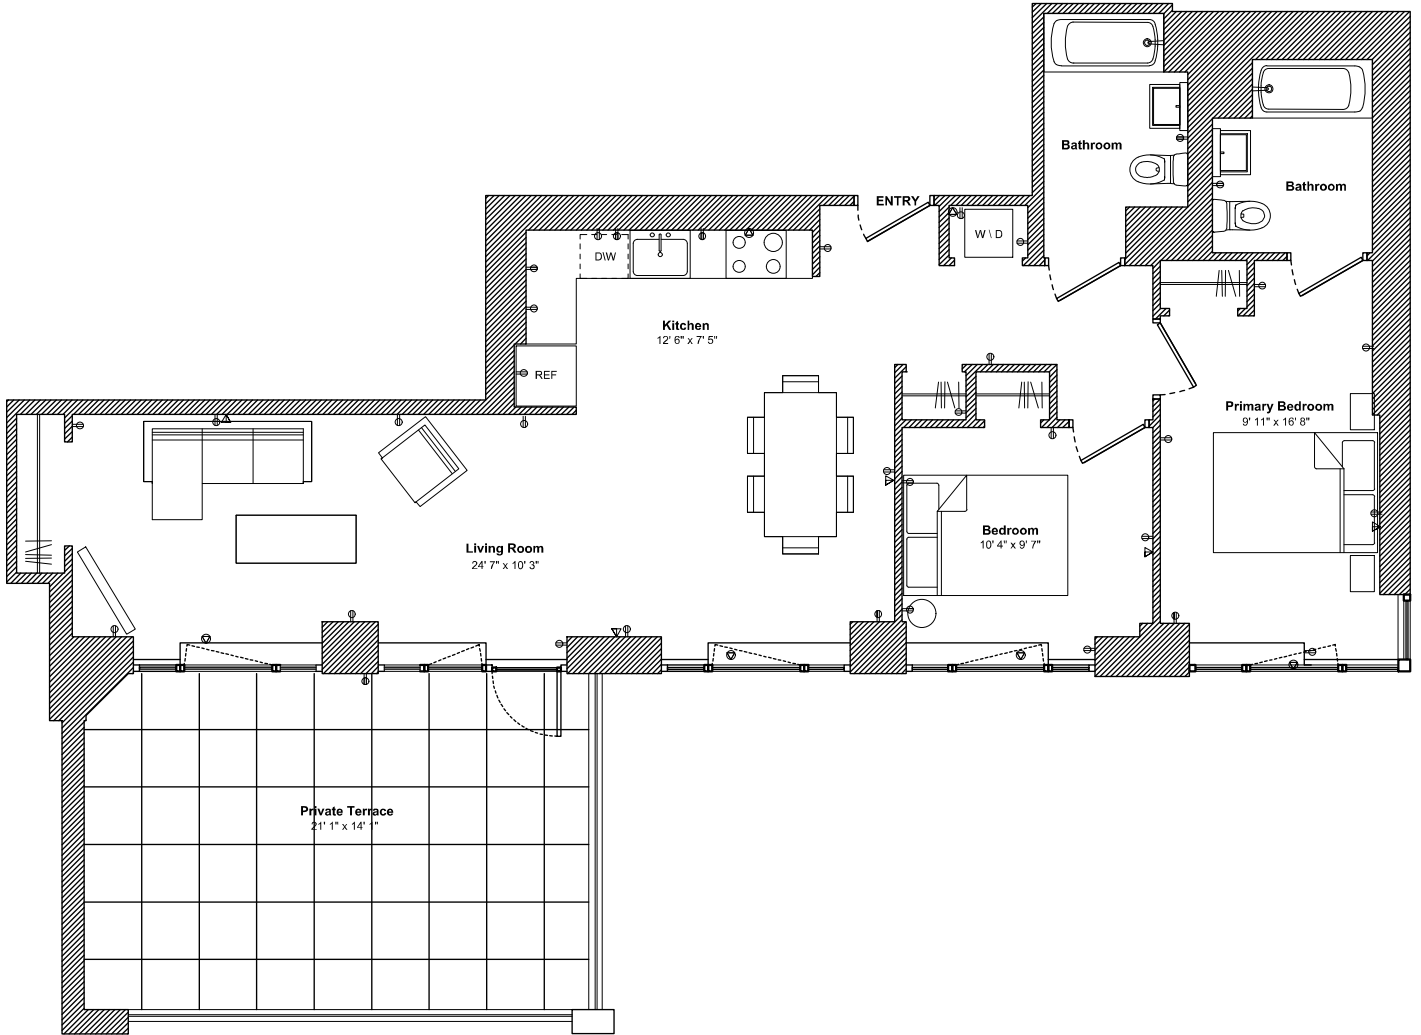

251 WEST  
117<sup>TH</sup>  
STREET

# Apt 12G

2 Bedroom

Key Plan