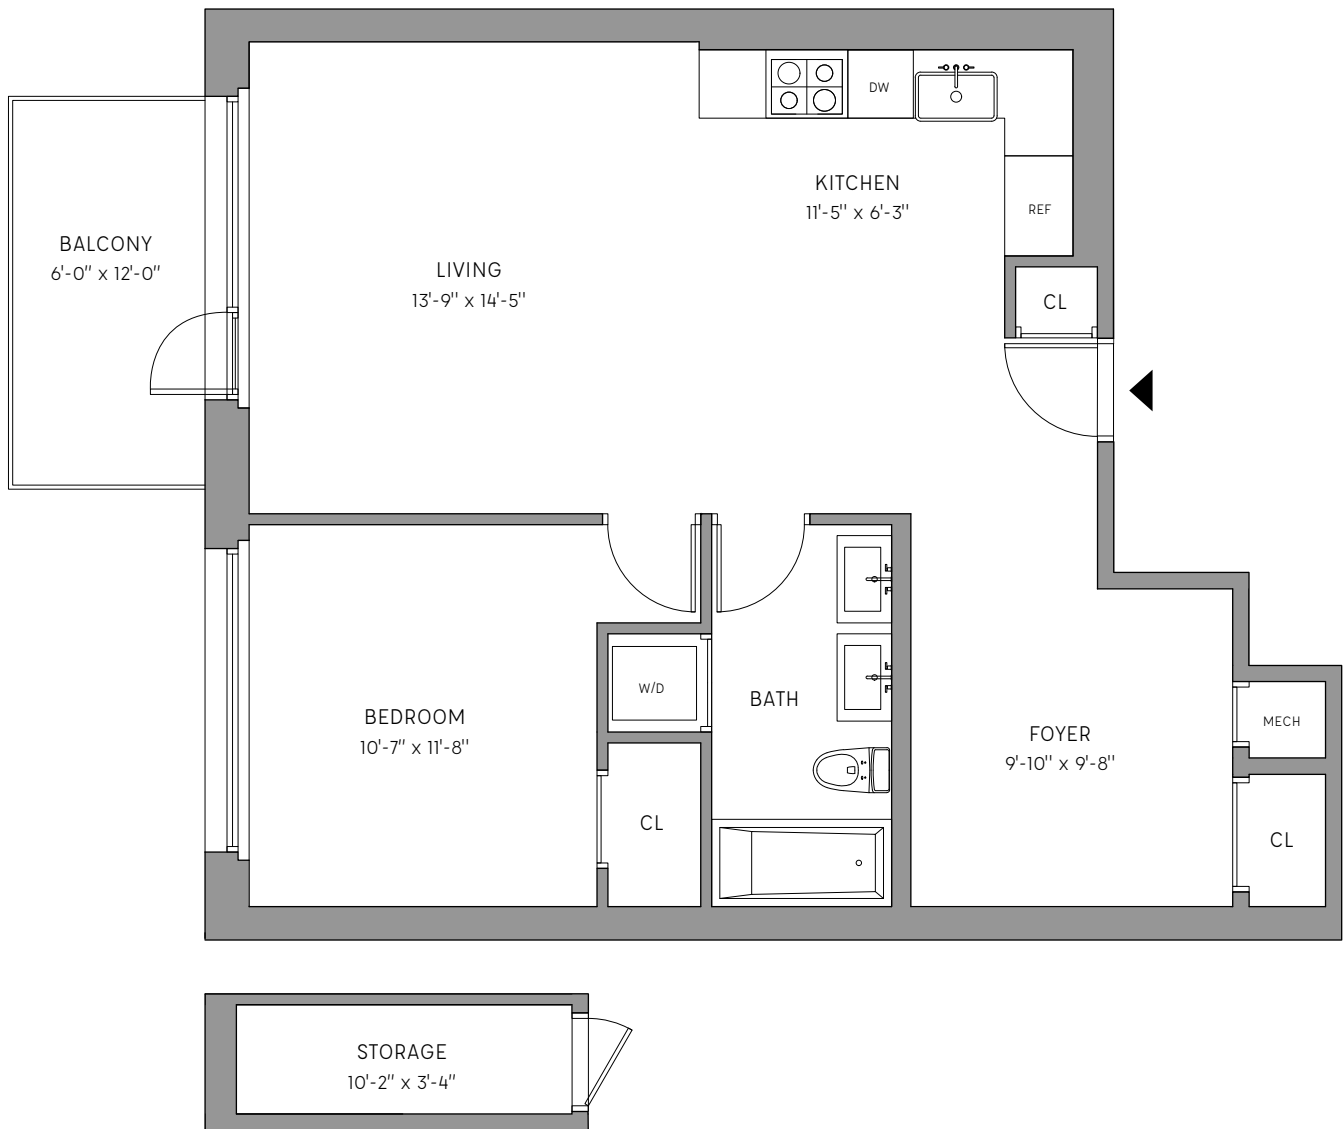

88 LEXINGTON

APARTMENT 2B

1 BEDROOM / 1 BATH

850 INTERIOR SF

72 BALCONY SF

38 STORAGE SF