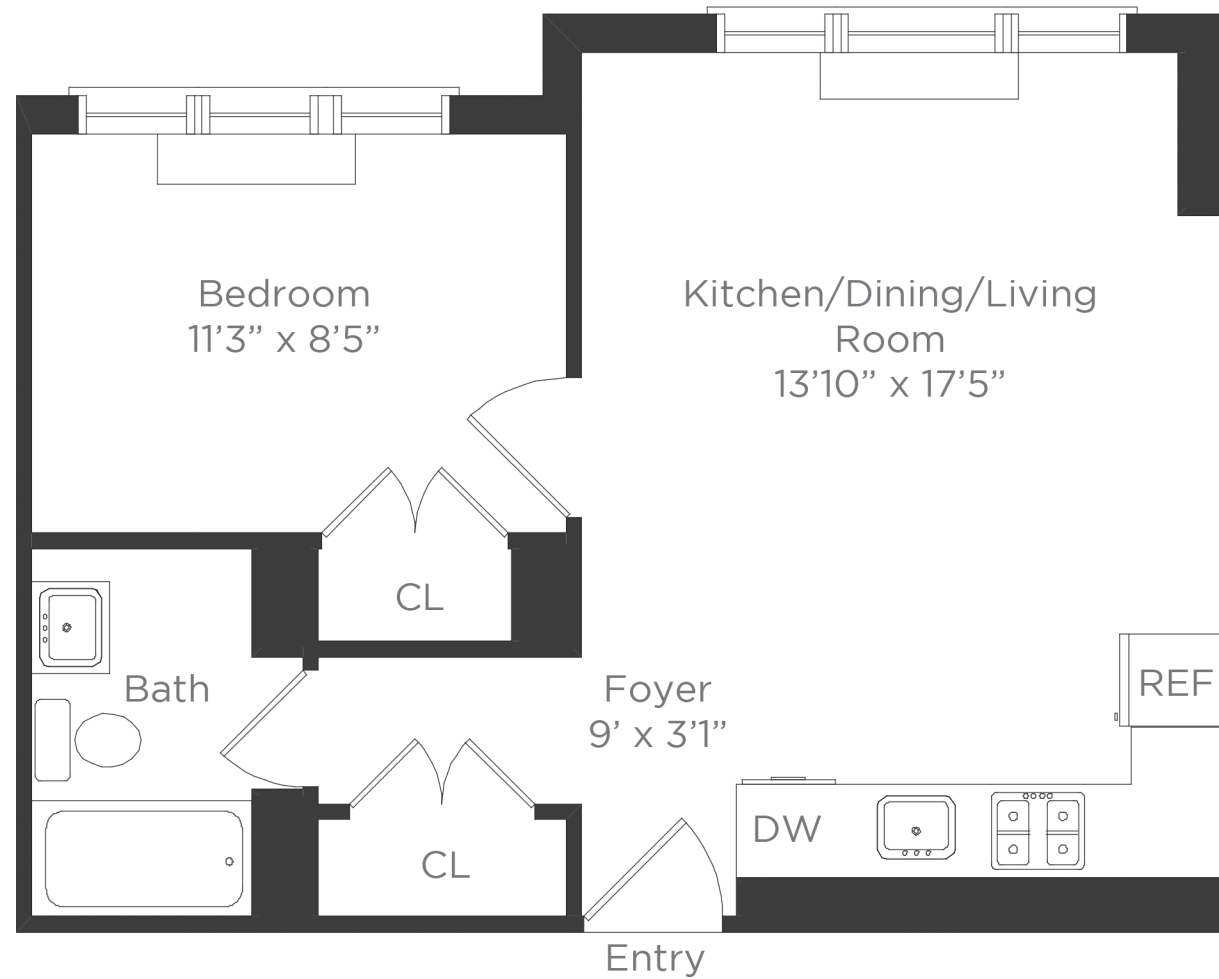

2B-15B

1 BED / 1 BATH

THE **grove**
CHELSEA. PERFECT.

NOTES:

THIS ADVERTISEMENT IS NOT AN OFFERING. IT IS A SOLICITATION OF INTEREST IN THE ADVERTISED PROPERTY. NO OFFERING OF THE ADVERTISED UNITS CAN BE MADE AND NO DEPOSITS CAN BE ACCEPTED, OR RESERVATIONS, BINDING OR NON-BINDING, CAN BE MADE UNTIL AN OFFERING PLAN IS FILED WITH THE NEW YORK STATE DEPARTMENT OF LAW.