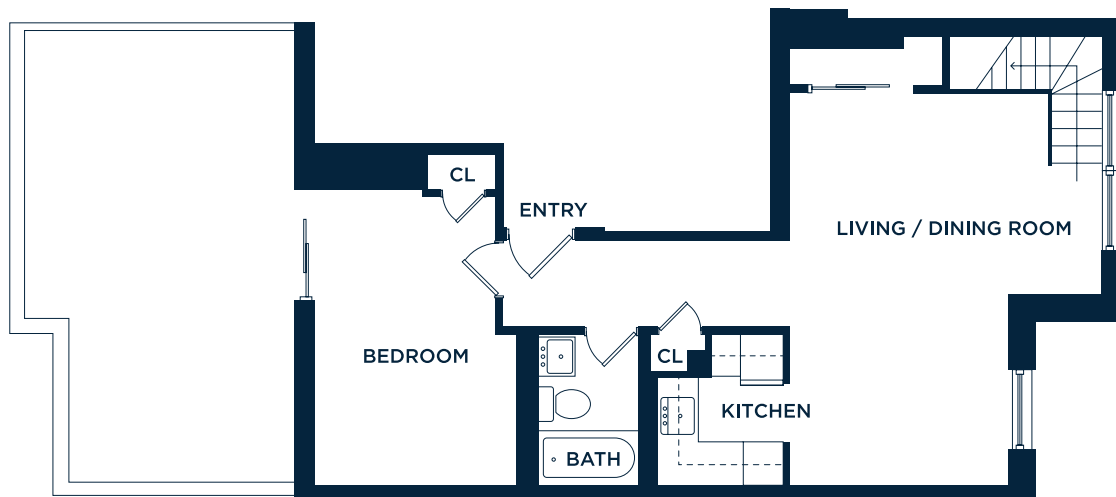

ARRAY

— RENTALS —

A HOME FOR EVERYONE

345 W 30TH ST

UNIT PHD

2 BED / 1 BATH

1ST FLOOR

2ND FLOOR