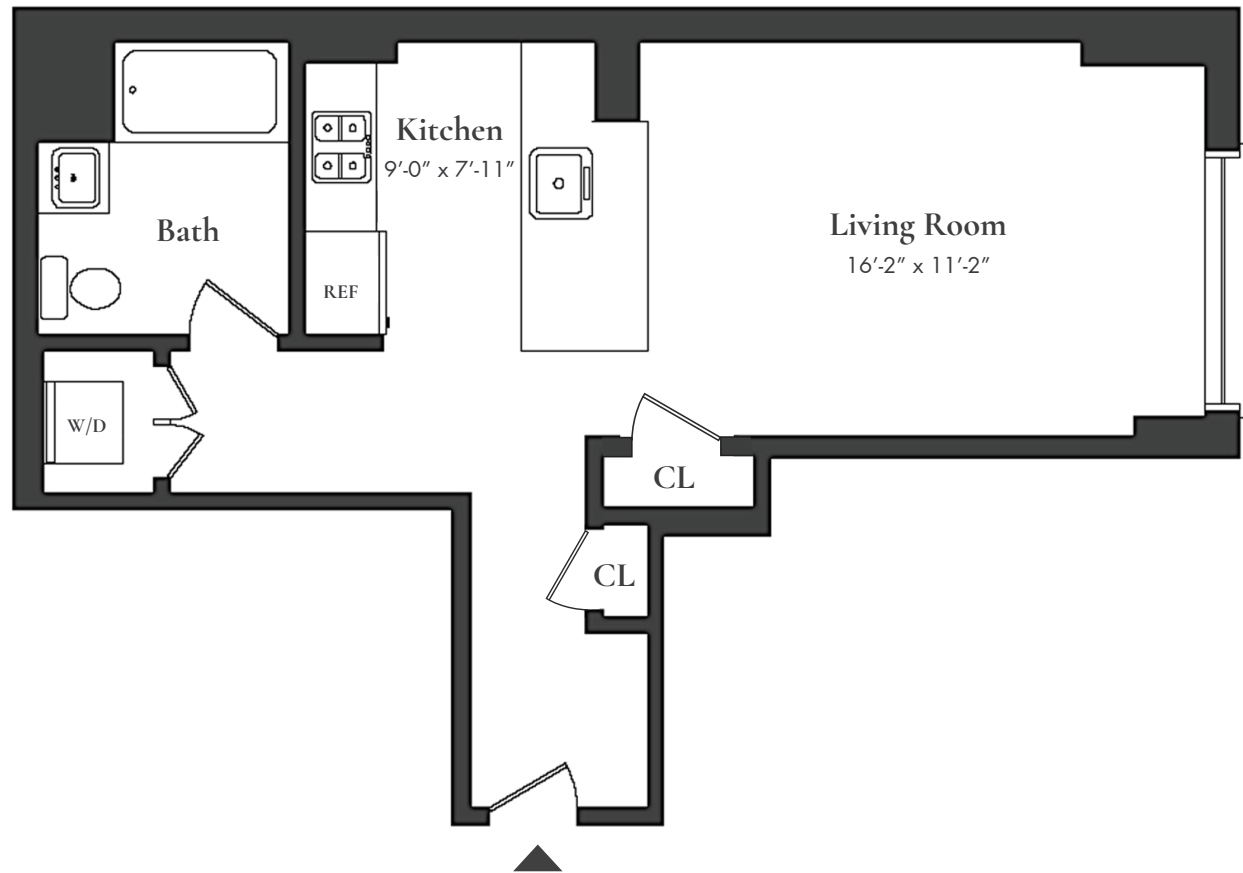

THE
INDEPENDENT
 LIC

APARTMENT 5C-12C

STUDIO
 1 BATH
 503 SF

APARTMENT 5C-12C