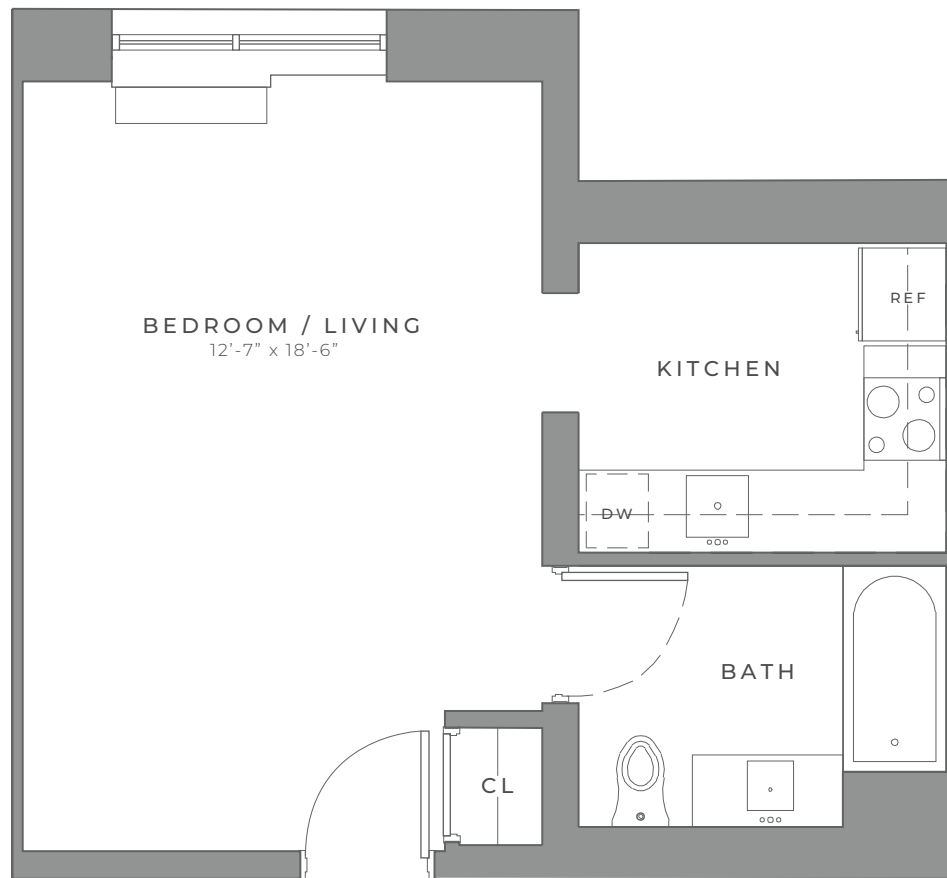

The Sidney

UNIT
601 / 701

STUDIO
1 BATH

CHURCH AVENUE