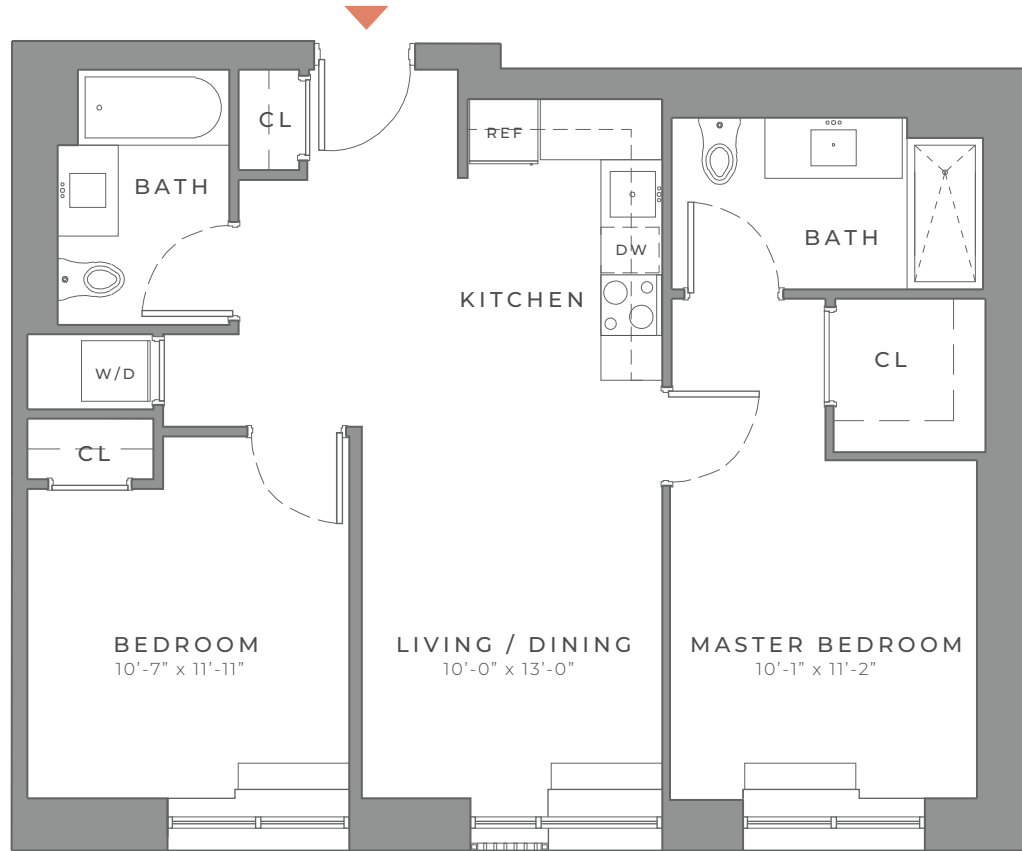

The Sidney

UNIT
 207 / 307 / 407
 507 / 607

2 BEDROOM
 2 BATH

CHURCH AVENUE