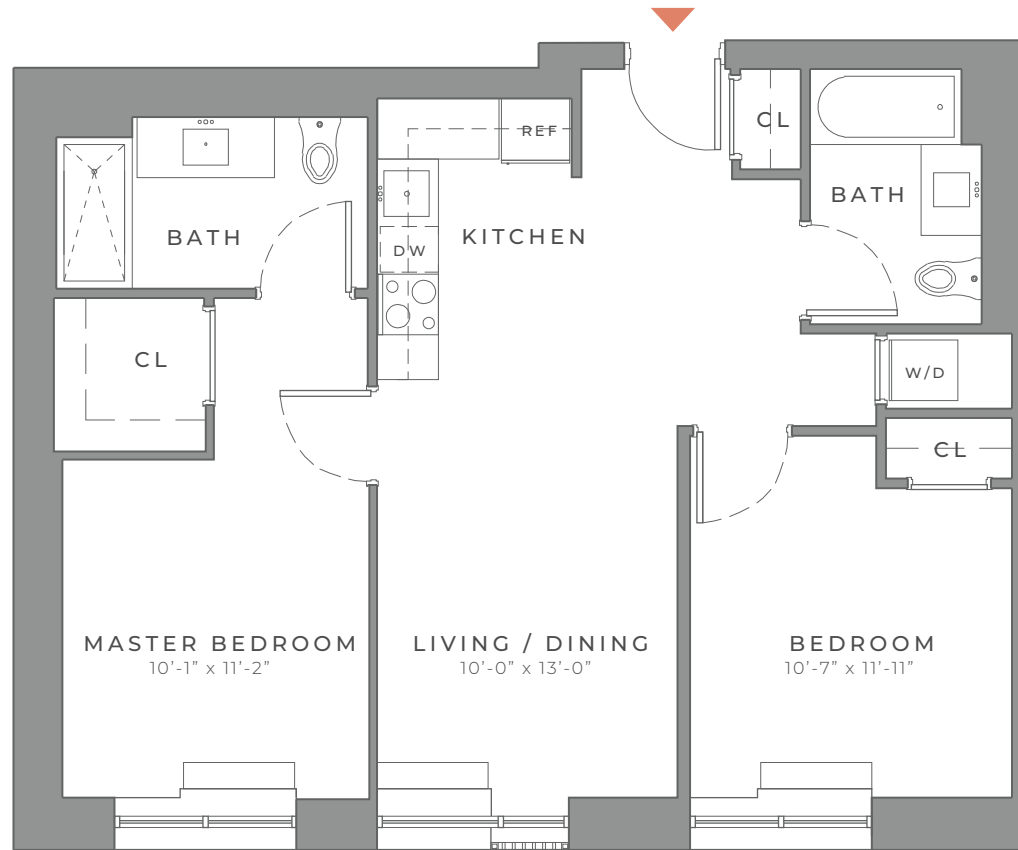

The Sidney

UNIT
 203 / 303 / 403
 503 / 603

2 BEDROOM
 2 BATH

CHURCH AVENUE