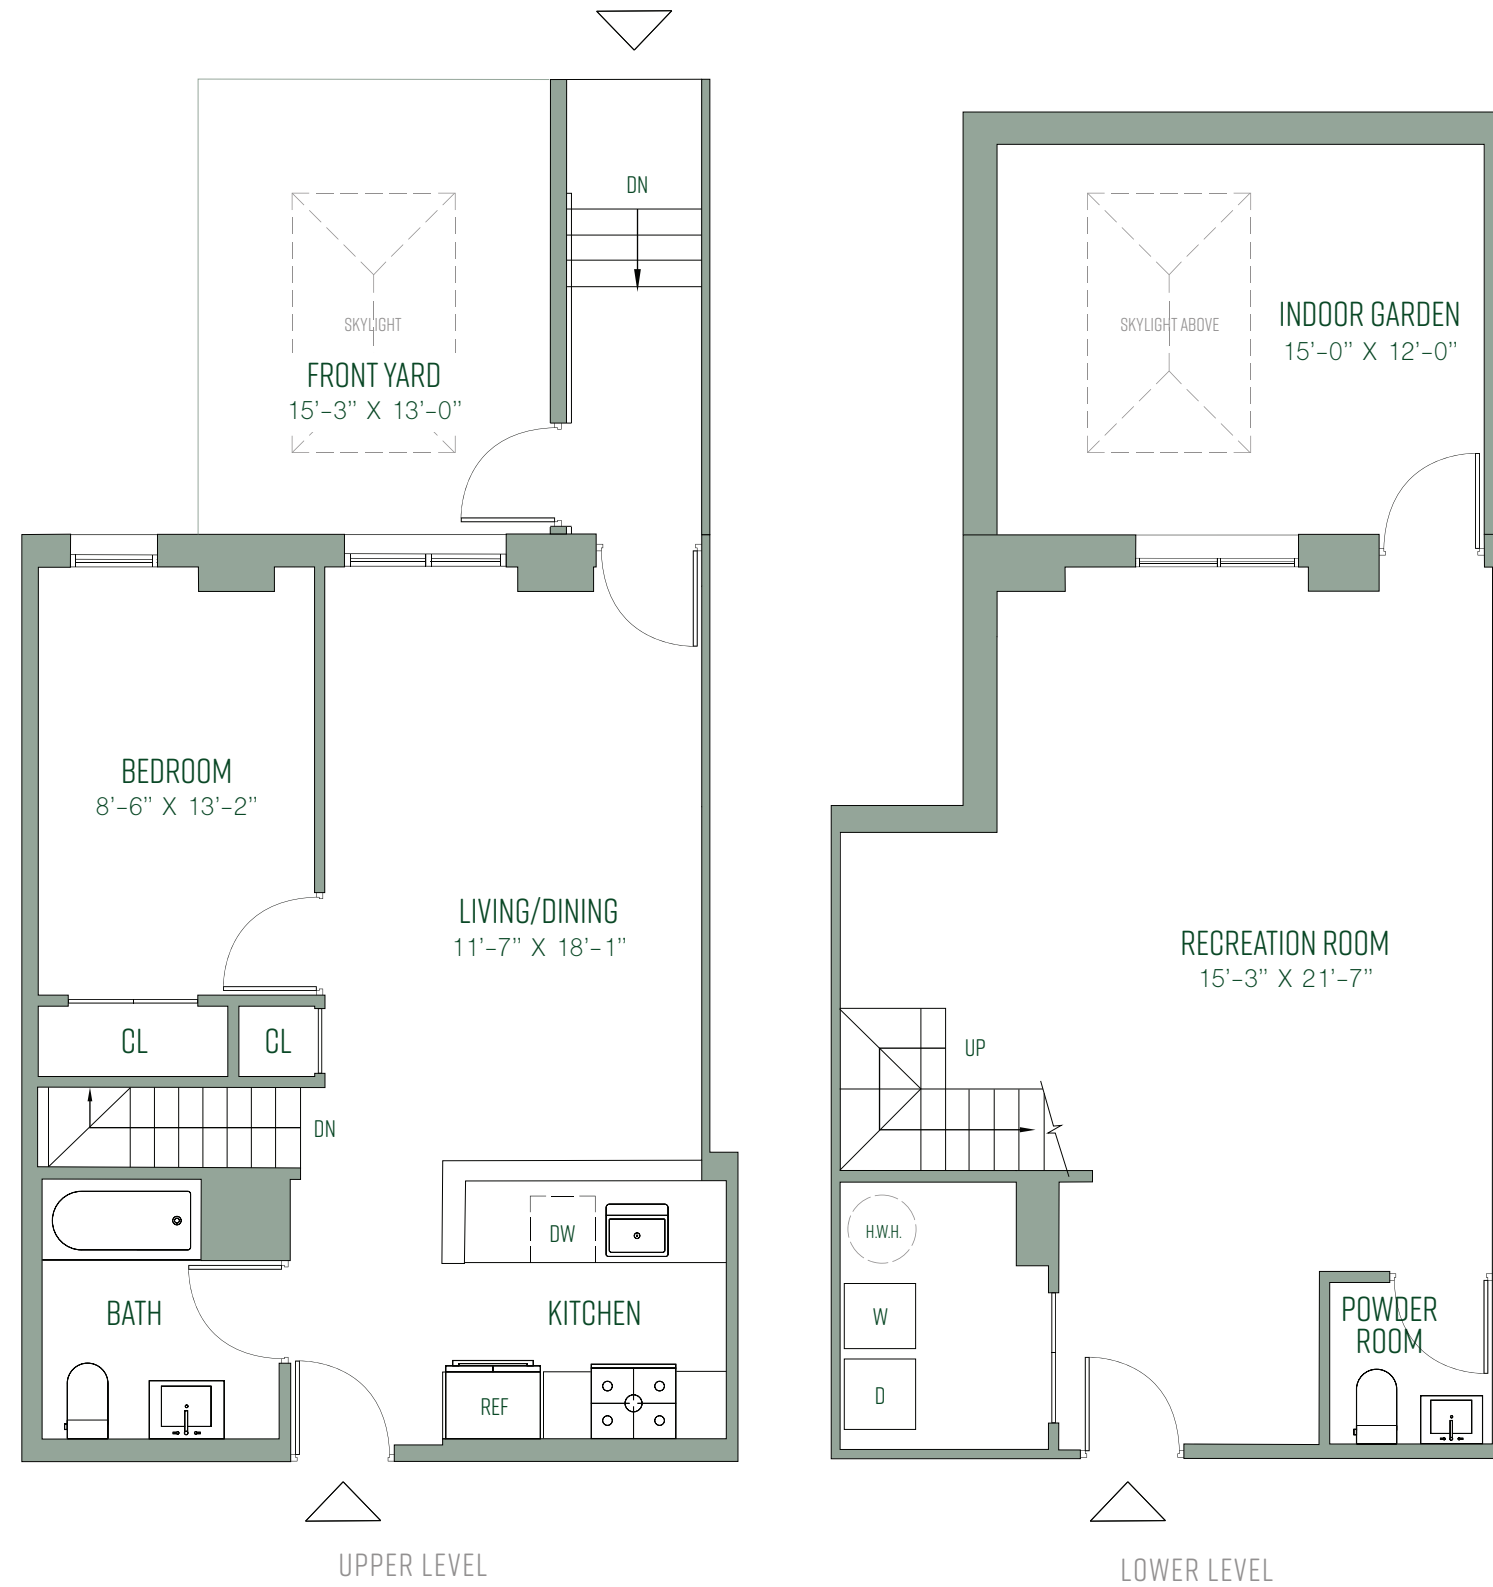

# 567 OCEAN

HEALTHY LIVING IN  
PROSPECT PARK SOUTH

## TOWNHOUSE 03

1 BEDROOM  
1.5 BATHROOMS  
1,146 INTERIOR SF  
214 INDOOR GARDEN SF  
231 FRONT YARD SF