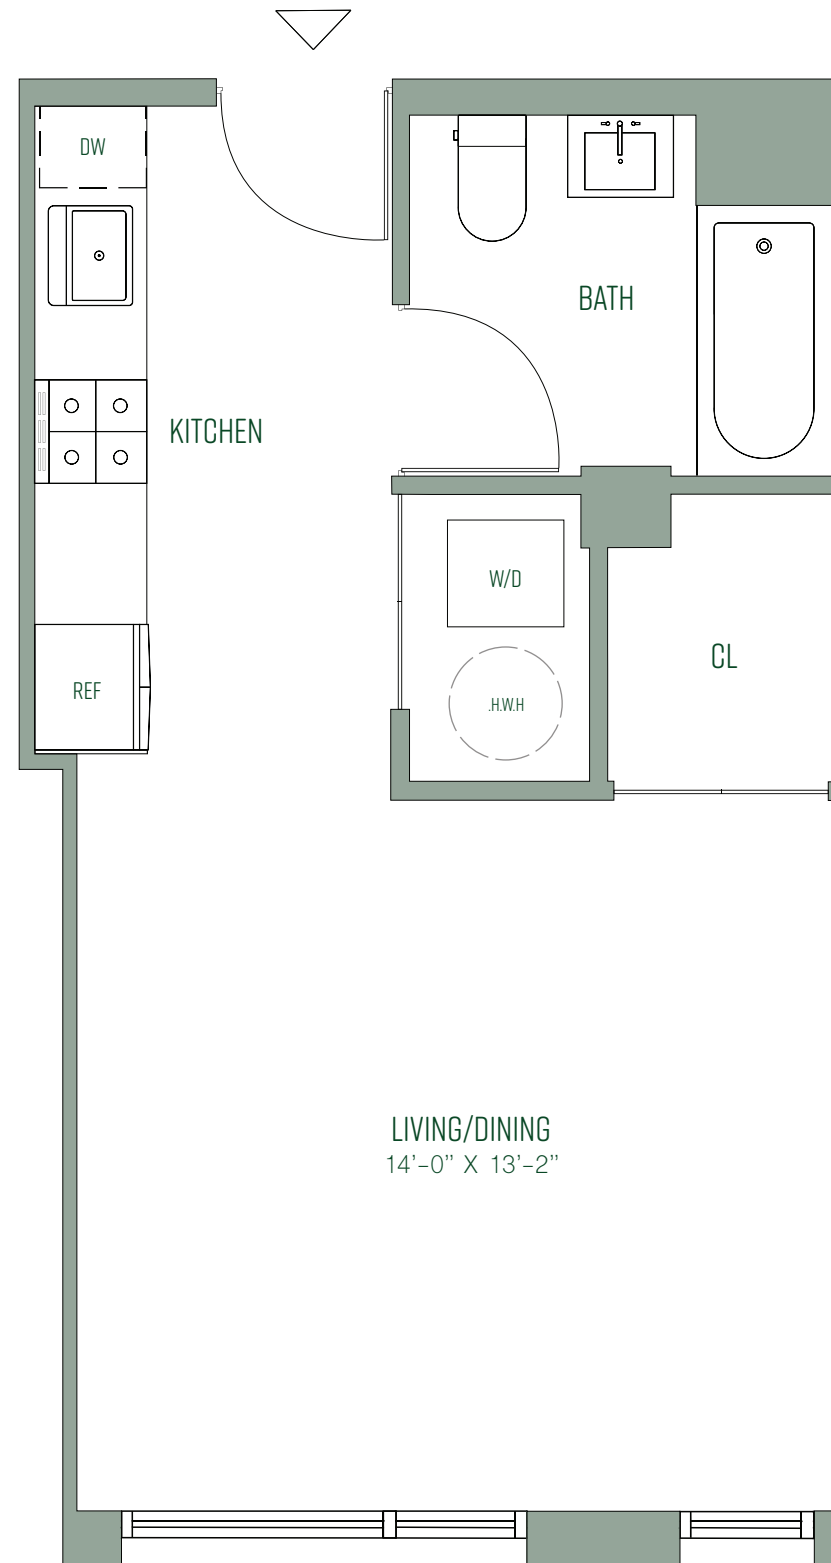

567 OCEAN

HEALTHY LIVING IN
PROSPECT PARK SOUTH

RESIDENCE A207-607

STUDIO
1 BATHROOM
405 SF