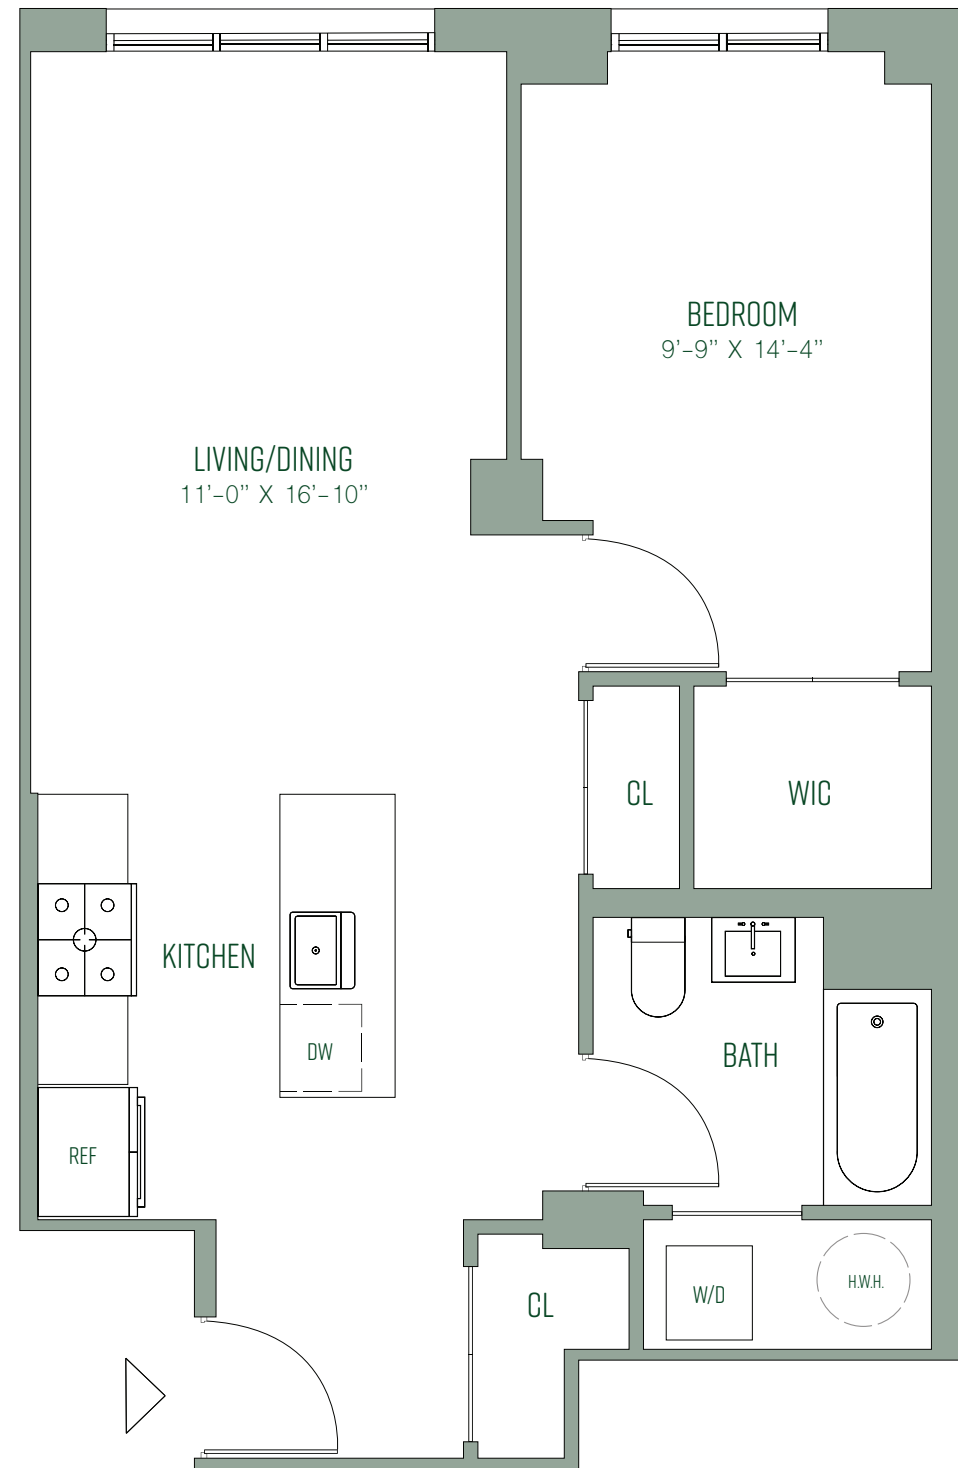

# 567 OCEAN

HEALTHY LIVING IN  
PROSPECT PARK SOUTH

## RESIDENCE A105

1 BEDROOM  
1 BATHROOM  
699 SF