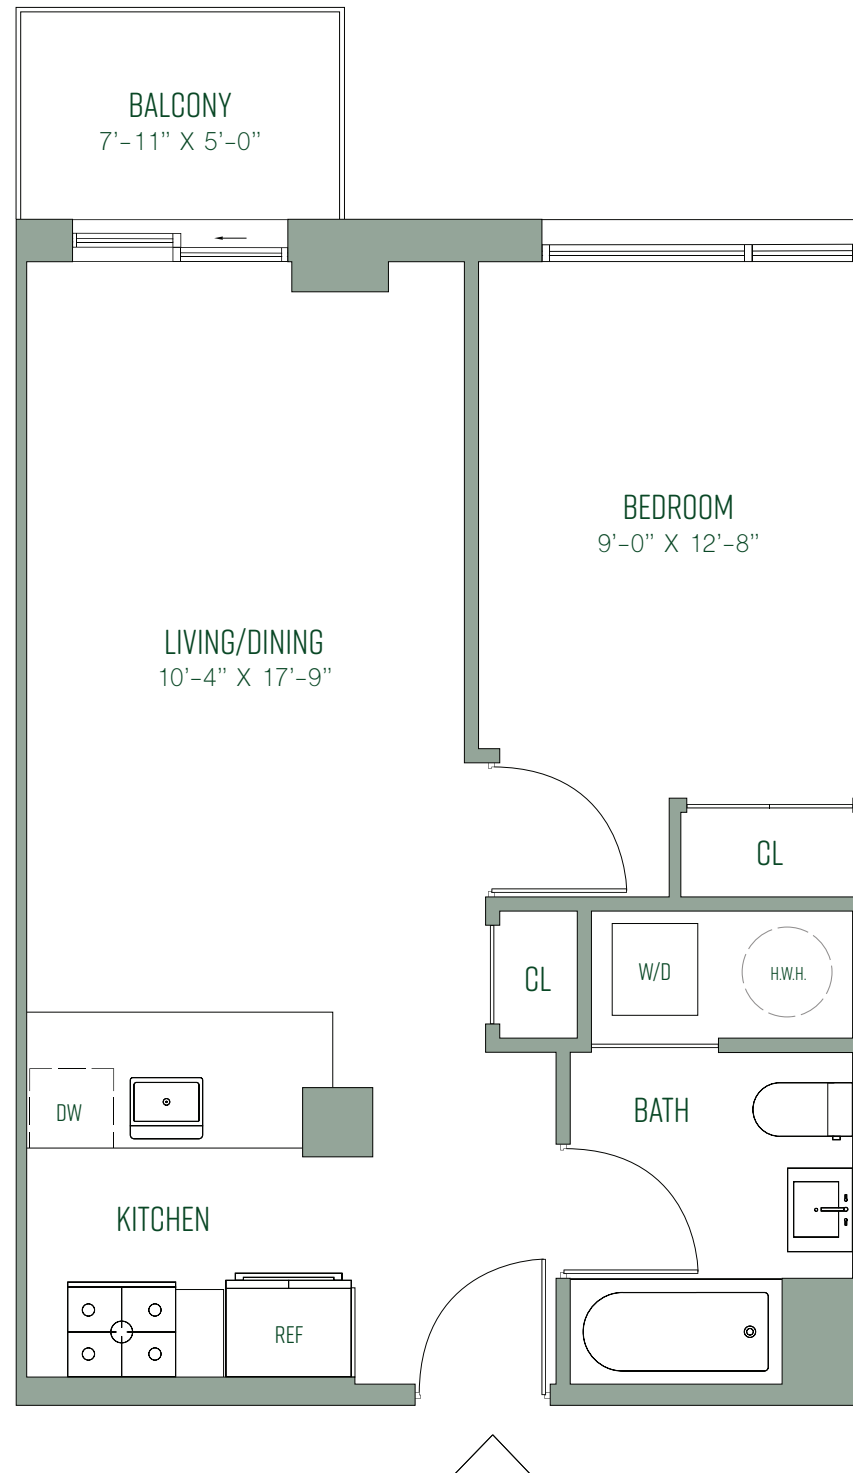

567 OCEAN

HEALTHY LIVING IN
PROSPECT PARK SOUTH

RESIDENCE B201-601

1 BEDROOM
1 BATHROOM
560 INTERIOR SF
40 EXTERIOR SF