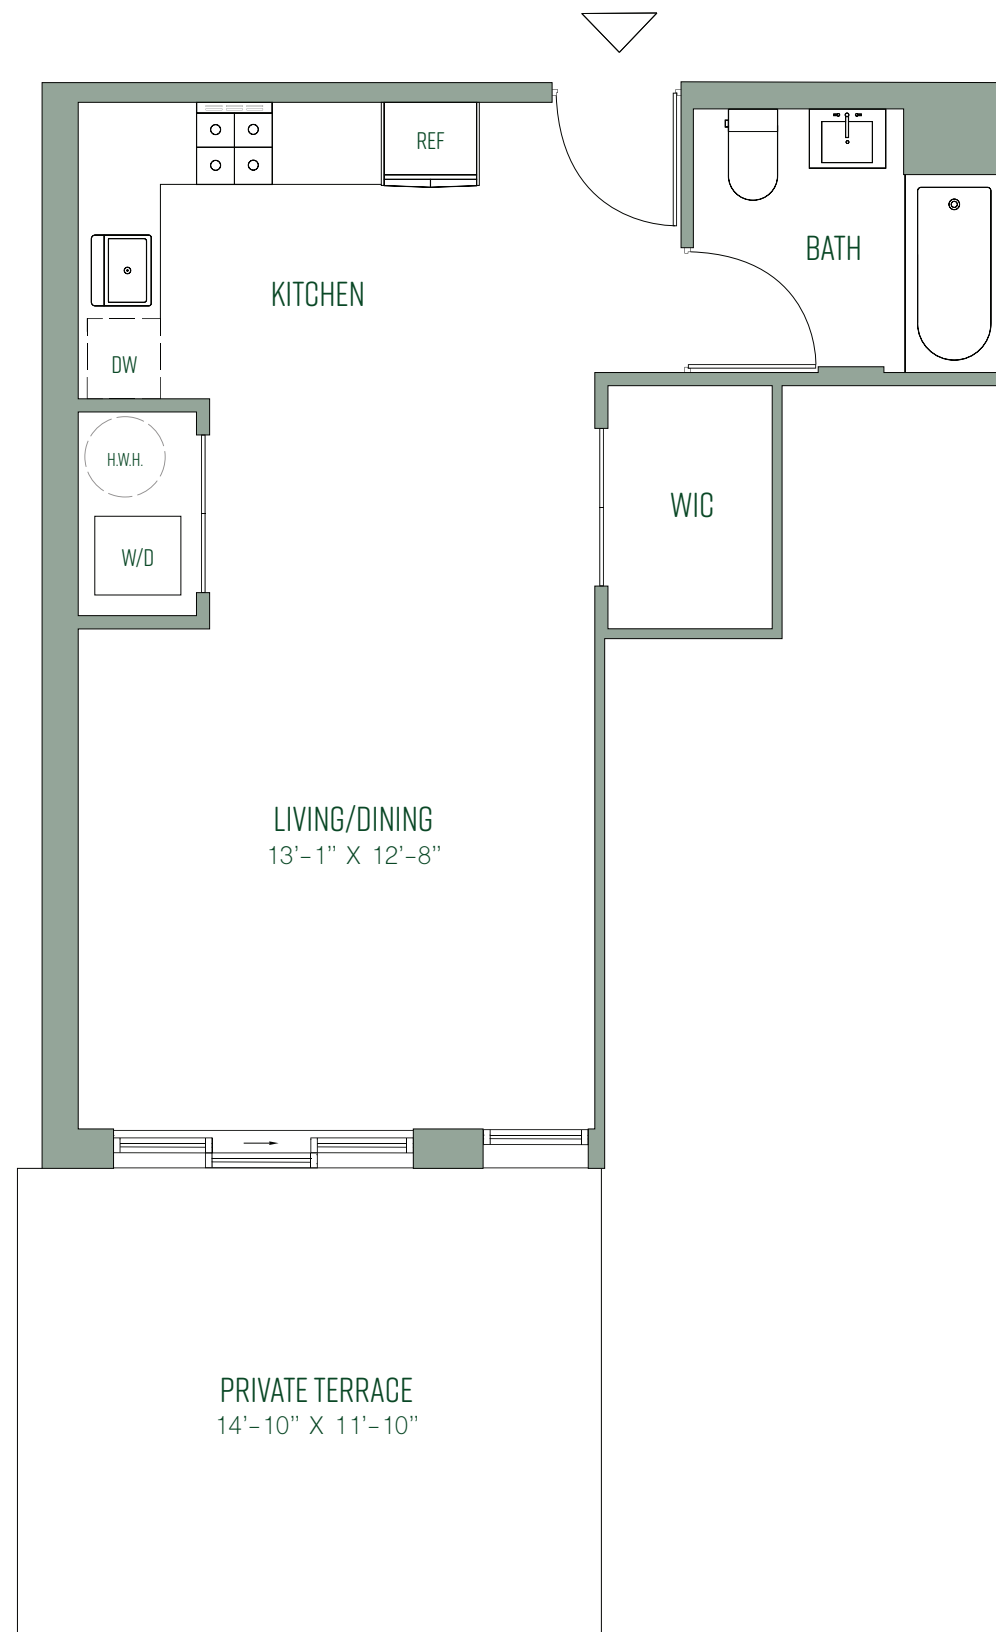

567 OCEAN

HEALTHY LIVING IN
PROSPECT PARK SOUTH

RESIDENCE A107

STUDIO
1 BATHROOM
480 INTERIOR SF
175 EXTERIOR SF