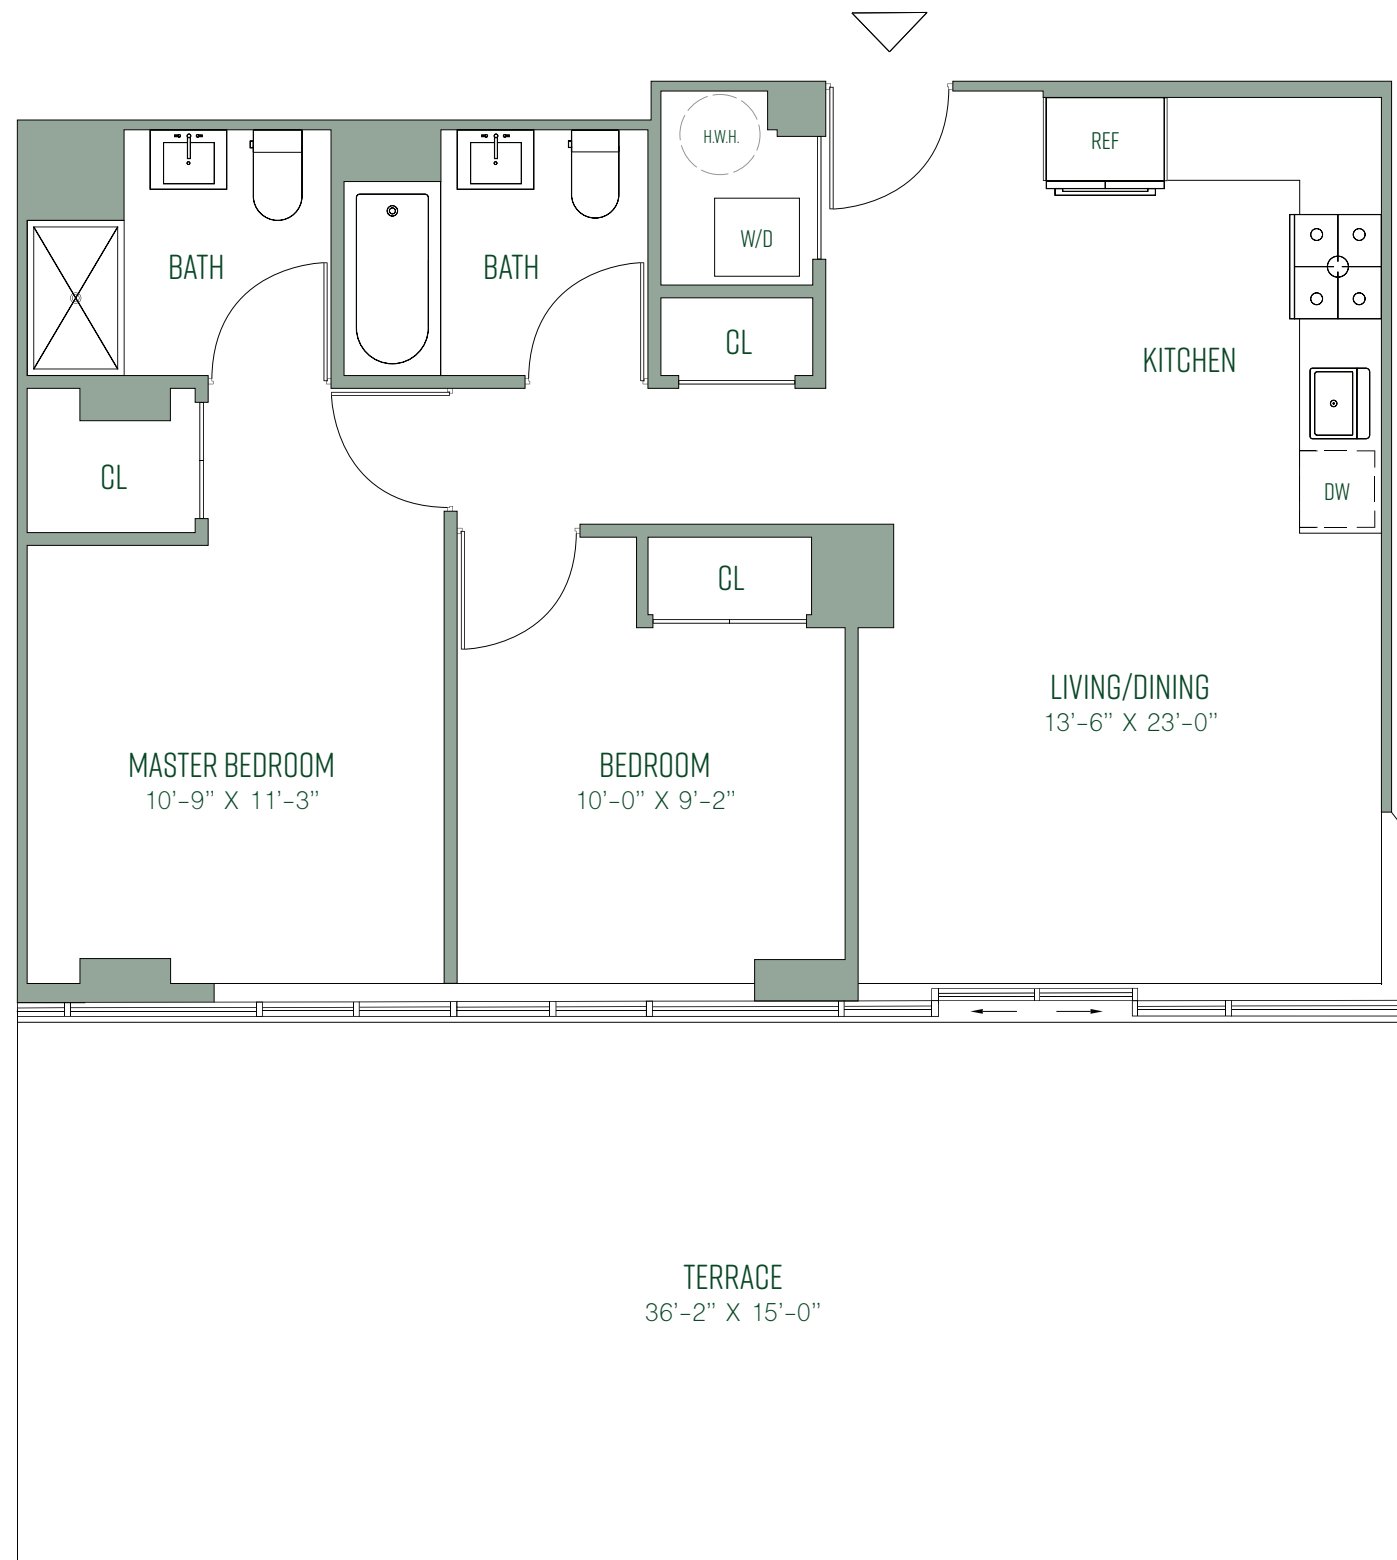

567 OCEAN

HEALTHY LIVING IN
PROSPECT PARK SOUTH

RESIDENCE B703

2 BEDROOMS
2 BATHROOMS
846 INTERIOR SF
505 EXTERIOR SF